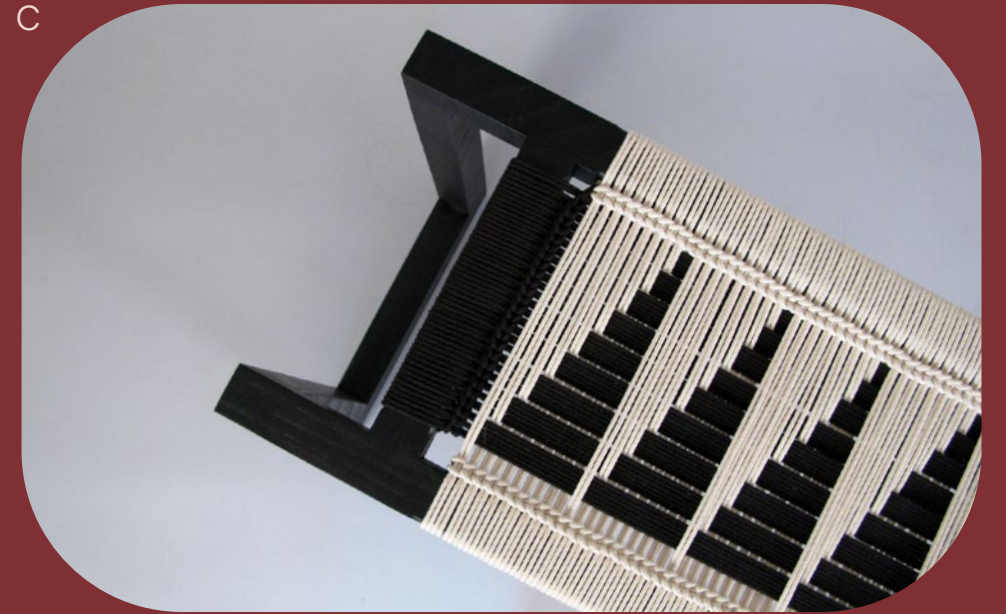

Fireside Bench

Fireside Bench

The Fireside Bench features our signature hand woven seat on a sleek solid wood frame detailed with bridle and peg joinery. Available in over 50 beautiful pattern options, each bench is handwoven in-house with cotton or nylon cord. Available in our standard wood finishes and cord colors, the Fireside Bench uniquely accents any entryway, living room, or bedroom. Available in an array of wood finishes for indoor commercial and residential use. Please refer to the Materials Catalogue for all available options.

Standard Dimensions

L48" x D12" x H16"

Pricing starting at

\$3,500.00

A

Bleached Ash

Black & White
Cotton Cord

Assorted Patterns

B

C

D

E

B

Oiled Oak

White Cotton Cord

Deco Spires

E

Bleached Oak

Custom-Dyed Red and Pink Cotton Cord

Scales Pattern