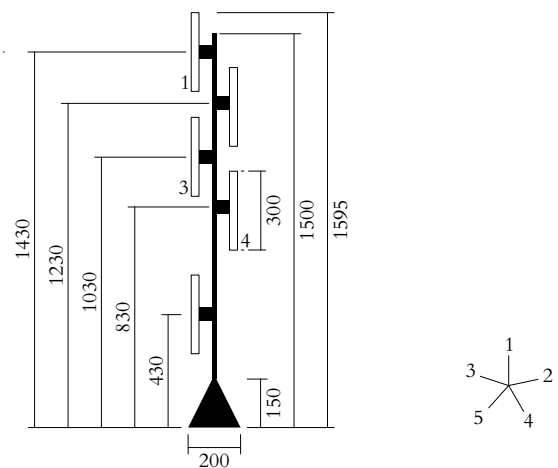

White structure; white acrylic tubes

102OL-F01-ME02

Colour structure; white acrylic tubes

102OL-F01-ME03

TECHNICAL DETAILS

Double oval peg architectural light max 60W with S14D lampholder

110-230V

IP20

WEIGHT

15 kg

CABLE LENGTH

2,00 m

NOTE

Inclusive of tubes

MADE IN

Germany