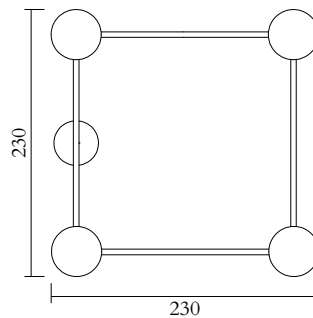

ATELIER ARETI

PRODUCT

Floating 551
Wall light

MATERIALS AND COLOUR OPTIONS

Brushed brass; powder coated metal; nickel; white glass

VERSIONS

Brushed brass structure	551OL-W01-BR01
Black structure	551OL-W01-ME01
White structure	551OL-W01-ME02
coloured metal structure	551OL-W01-ME03
Nickel structure	551OL-W01-NI01

TECHNICAL DETAILS

4 x G9 LED 5W max
110-230V
IP20
Lights bulbs not included

MADE IN

Germany

Sizes in mm. Flat attachments available under request. Variations in colour and size are available for some collections, please contact Areti for more details.