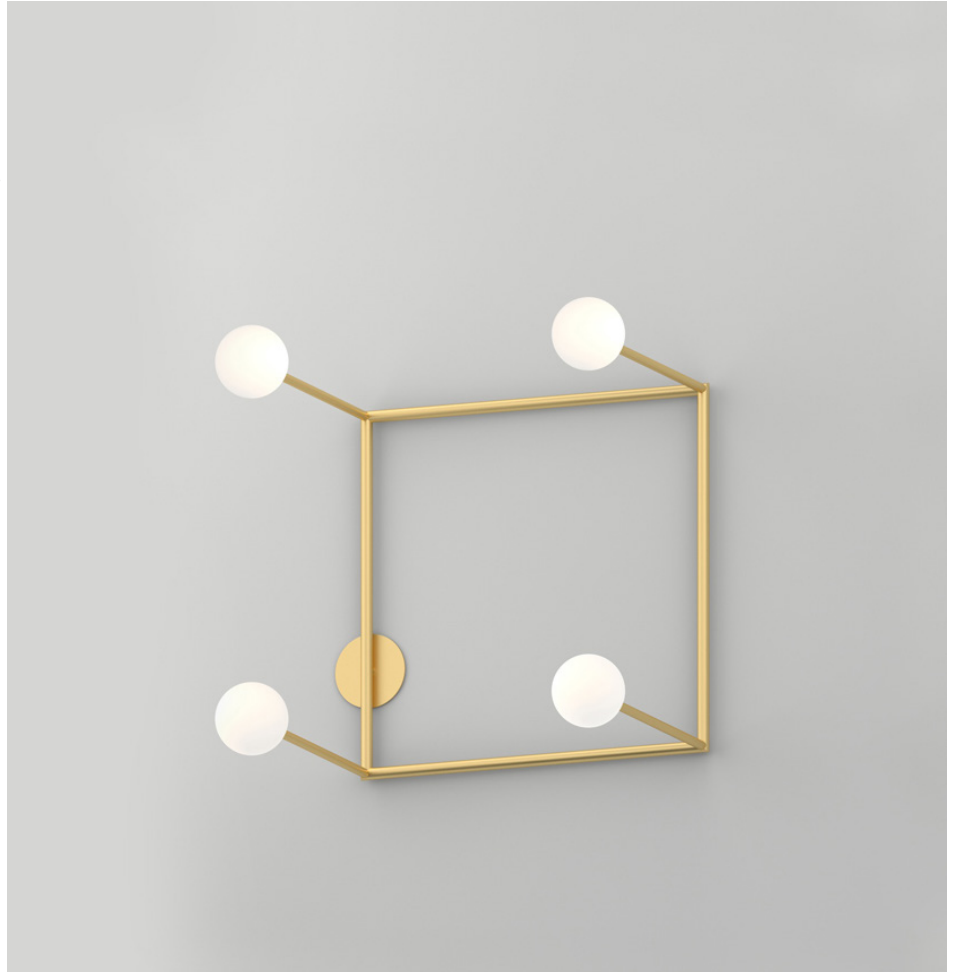

ATELIER ARETI

PRODUCT

Floating 551
Wall light

MATERIALS AND COLOUR OPTIONS

Brushed brass; powder coated metal; nickel; white glass

VERSIONS

Brushed brass structure	551OL-W01-BR01
Black structure	551OL-W01-ME01
White structure	551OL-W01-ME02
coloured metal structure	551OL-W01-ME03
Nickel structure	551OL-W01-NI01

TECHNICAL DETAILS

4 x G9 LED 5W max
110-230V
IP20
Lights bulbs not included

MADE IN

Germany

Sizes in mm. Flat attachments available under request. Variations in colour and size are available for some collections, please contact Areti for more details.