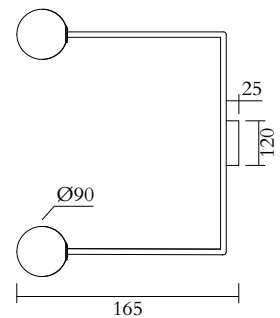

ATELIER ARETI

PRODUCT

Floating 551
Wall light

MATERIALS AND COLOUR OPTIONS

Brushed brass; powder coated metal; nickel; white glass

VERSIONS

Brushed brass structure	551OL-W01-BR01
Black structure	551OL-W01-ME01
White structure	551OL-W01-ME02
coloured metal structure	551OL-W01-ME03
Nickel structure	551OL-W01-NI01

TECHNICAL DETAILS

4 x G9 LED 5W max
110-230V
IP20
Lights bulbs not included

MADE IN

Germany

Sizes in mm. Flat attachments available under request. Variations in colour and size are available for some collections, please contact Areti for more details.