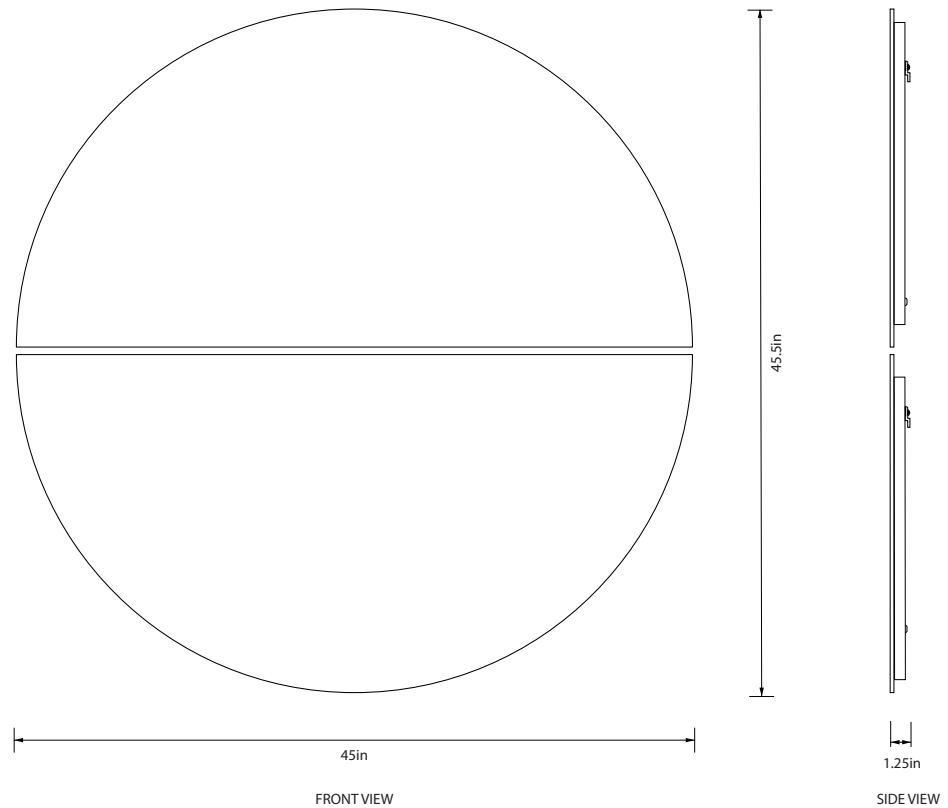

BEN & AJA BLANC

Gemini Mirror

45.5L X 45W X 1.25D INCHES | MİRRORED GLASS, LEDs, BRASS | LEAD TIME 10 WEEKS | WEIGHT 60LBS

customization available upon request

Gemini Mirror

Two large half circle panels of mirrored glass are cut through the center by light, accenting the negative space and playing with subtleties of light and shadow. The Gemini Mirror can be customized to meet project requirements.

MATERIALS

Mirrored Glass, LEDs, Brass

DIMENSIONS

45.5L x 45W x 1.25D inches

WEIGHT

60 lbs (each half 30 lbs)

(120V / 240V) LED ILLUMINATION

Dimmable: Yes

Wattage: 14 Watts

Lumens: 1536 lm

Emitting Color: Natural White

Color Temperature: 5600 K

Led Lifetime: 30,000 Hrs

Driver: Triac Dimmable Class 2 LED Driver included with Gemini Mirror

DIMMER COMPATIBILITY

Magnetic Low Voltage / Incandescent