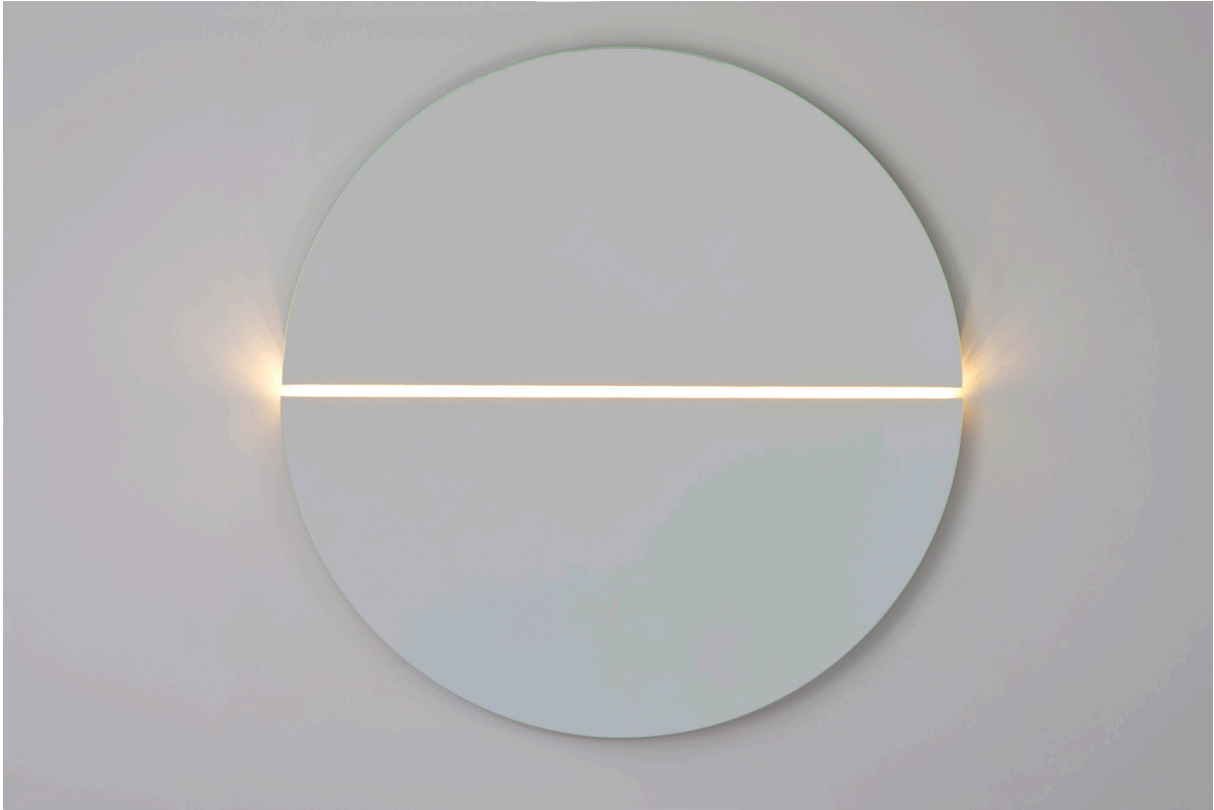

BEN & AJA BLANC

Gemini Mirror

45.5L X 45W X 1.25D INCHES | MİRRORED GLASS, LEDs, BRASS | LEAD TIME 10 WEEKS | WEIGHT 60LBS

customization available upon request

Gemini Mirror

Two large half circle panels of mirrored glass are cut through the center by light, accenting the negative space and playing with subtleties of light and shadow. The Gemini Mirror can be customized to meet project requirements.

MATERIALS

Mirrored Glass, LEDs, Brass

DIMENSIONS

45.5L x 45W x 1.25D inches

WEIGHT

60 lbs (each half 30 lbs)

(120V / 240V) LED ILLUMINATION

Dimmable: Yes

Wattage: 14 Watts

Lumens: 1536 lm

Emitting Color: Natural White

Color Temperature: 5600 K

Led Lifetime: 30,000 Hrs

Driver: Triac Dimmable Class 2 LED Driver included with Gemini Mirror

DIMMER COMPATIBILITY

Magnetic Low Voltage / Incandescent