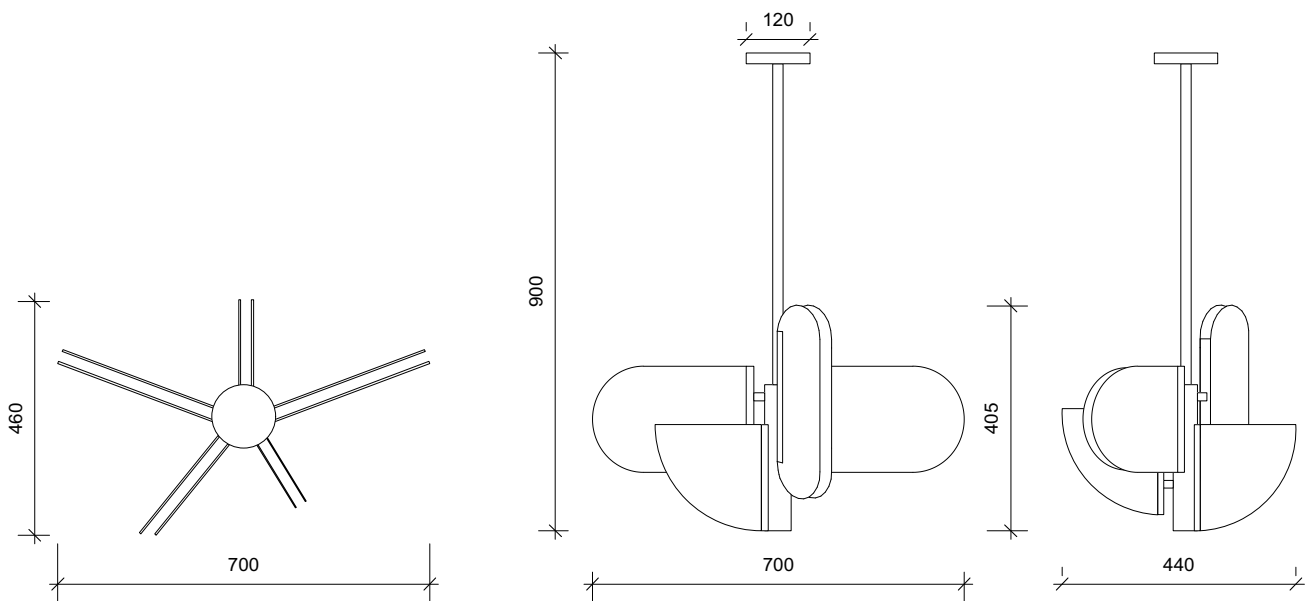

SQUARE IN CIRCLE
S T U D I O

GEOMETRIC TASK – PENDANT LIGHT

REF PL 006

A play on geometry. Random geometric shapes were rotated horizontally and vertically, then joined together at the central pole to form a pendant. Thin glass sheets were inserted into metal channels with a light strip in between. For contrast, rounded metal rectangular shapes were inserted to give this light a bolder look. Shown with a brushed brass finish and frosted glass.

MATERIAL:

Electroplated Iron/ hand brushed finish

LIGHT SOURCE: Integrated LED light strip

FINISH:

Brushed brass/ white frosted glass
(Other finishes available)

WATTAGE: 9W

VOLTAGE: 230V

DIMENSION :

| | | |
|-----------------|-------|-------|
| Lenght | 700mm | 27.5" |
| Width | 460mm | 18.1" |
| Height | 405mm | 16.0" |
| Overall Height: | 900mm | 35.5" |

COLOUR : 3000K (warm white)

NET WEIGHT: 7.05kg 15.5lb