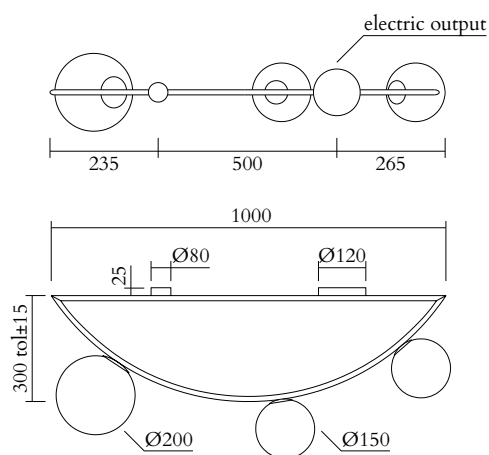

110-230V

IP20

Light bulbs not included

WEIGHT

9 kg

MADE IN

Germany

Sizes in mm. Flat attachments available only under request. Variations in colour and size are available for some collections, please contact Areti for more details.

TECHNICAL DETAILS

Globes Ø150: 2 x G9 LED 5W max
Globe Ø200: 1 x E27 LED 10W max (US: E26)
110-230V
IP20
Light bulbs not included

WEIGHT

9 kg

MADE IN

Germany

Sizes in mm. Flat attachments available only under request. Variations in colour and size are available for some collections, please contact Areti for more details.