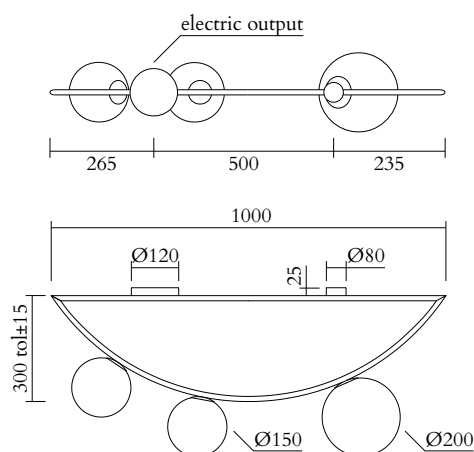

TECHNICAL DETAILS

Globes Ø150: 2 x G9 LED 5W max
Globe Ø200: 1 x E27 LED 10W max (US: E26)
110-230V
IP20
Light bulbs not included

WEIGHT

9 kg

MADE IN

Germany

Sizes in mm. Flat attachments available only under request. Variations in colour and size are available for some collections, please contact Areti for more details.