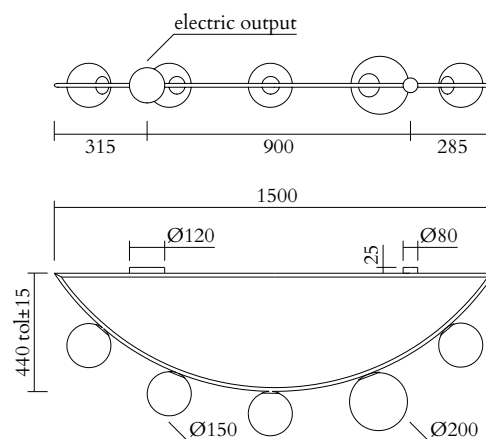

TECHNICAL DETAILS

Globes Ø150: 2 x G9 LED 5W max
Globe Ø200: 1 x E27 LED 10W max (US: E26)
110-230V
IP20
Light bulbs not included

WEIGHT

9 kg

MADE IN

Germany

Sizes in mm. Flat attachments available only under request. Variations in colour and size are available for some collections, please contact Areti for more details.

110-230V

IP20

Light bulbs not included

WEIGHT

16 kg

MADE IN

Germany

Sizes in mm. Flat attachments available only under request. Variations in colour and size are available for some collections, please contact Areti for more details.