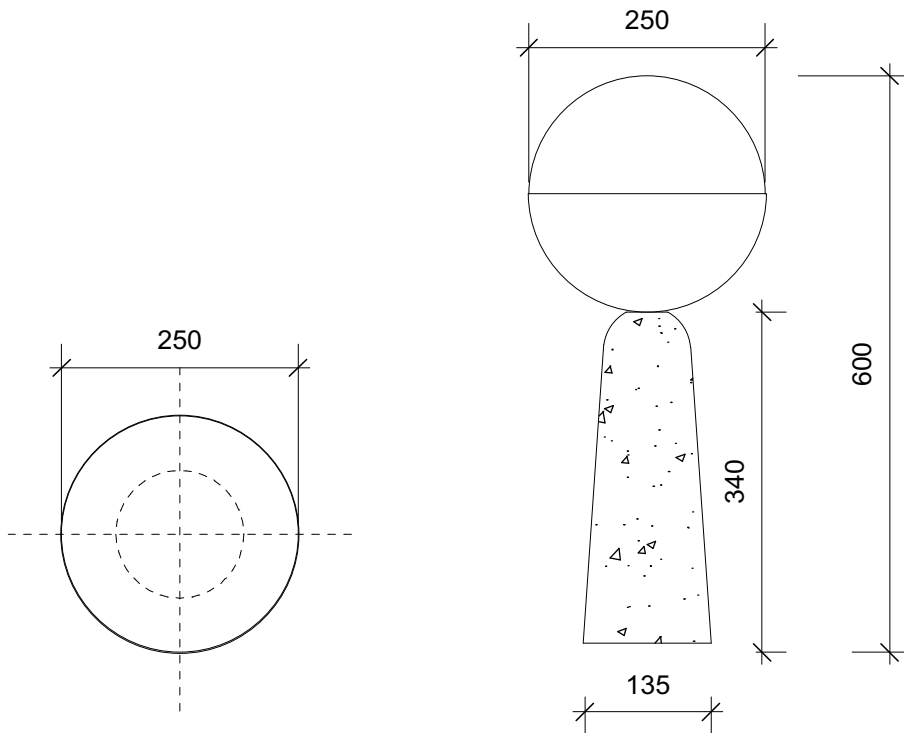

SQUARE IN CIRCLE  
S T U D I O

## GLOBE – TABLE LAMP

REF TL 024

Our minimal table lamp has been crafted to ensure its dominating, unabashed globe becomes the centerpiece of any room. At once bold and unassuming, the tapered and rounded black marble base was crafted with brushed brass and an opaque glass shade.

### DIMENSION :

Height	600mm	23.6"
Globe dia	250mm	9.8"
Base dia	135mm	5.3"

VOLTAGE: 230V

NET WEIGHT: 11.5kg 25.3lb

INFO@CKSCOLLECTIVE.COM

WWW.CKSCOLLECTIVE.COM