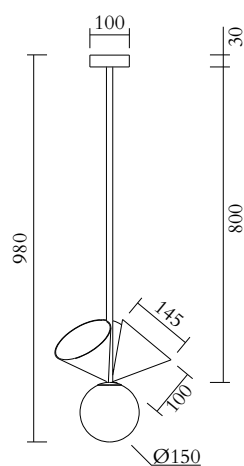

## VERSIONS

Brass tube and attachment; black cones (white reflectors) 479OL-P01-BR01

Black tube, attachment and cones (white reflectors) 479OL-P01-ME01

## TECHNICAL DETAILS

4 x G9 LED 5W max (US: E12)

110-230V

IP20

Light bulbs not included

## MADE IN

Germany

Sizes in mm. Flat attachments available on request. Variations in colour and size are available for some collections, please contact Areti for more details.

Our collections are hand made and made to order, small irregularities in shape or surface will occur, they are inherent to the hand made process and should not be seen as flaws. For detailed information on any products: [contact@atelierareti.com](mailto:contact@atelierareti.com)