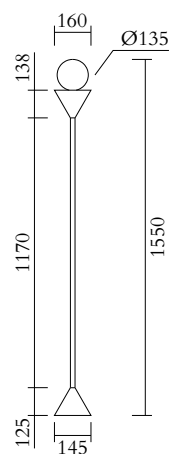

ATELIER ARETI

PRODUCT

Harlequin 459
Floor light

MATERIALS AND COLOUR OPTIONS

Powder coated metal; white glass

VERSIONS

Black structure	459OL-F02-ME01
White structure	459OL-F02-ME02
Black + white structure	459OL-F02-ME03
Coloured structure	459OL-F02-ME04

TECHNICAL DETAILS

1 x G9 LED 5W max
110-230V
IP20
Light bulbs not included

CABLE LENGTH

2,00 m

MADE IN

Germany

Sizes in mm. Flat attachments available under request. Variations in colour and size are available for some collections, please contact Areti for more details.