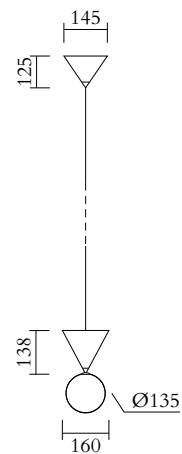

ATELIER ARETI

PRODUCT

Harlequin 459
Pendant light / 1 cone down

MATERIALS AND COLOUR OPTIONS

Powder coated metal; white glass

VERSIONS

Black structure	459OL-P01-ME01
White structure	459OL-P01-ME02
Coloured structure	459OL-P01-ME03

TECHNICAL DETAILS

1 x G9 LED 5W max
110-230V
IP20
Light bulbs not included

CABLE LENGTH

1,50 m

MADE IN

Germany

Sizes in mm. Flat attachments available under request. Variations in colour and size are available for some collections, please contact Areti for more details.

ATELIER ARETI

PRODUCT

Harlequin 459
Pendant light / 1 cone up

MATERIALS AND COLOUR OPTIONS

Powder coated metal; white glass

VERSIONS

Black structure	459OL-P02-ME01
White structure	459OL-P02-ME02
Coloured structure	459OL-P02-ME03