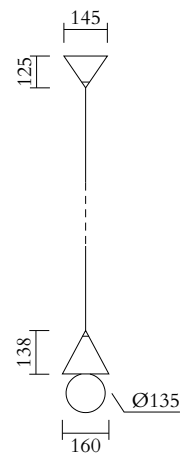

ATELIER ARETI

PRODUCT

Harlequin 459
Pendant light / 1 cone down

MATERIALS AND COLOUR OPTIONS

Powder coated metal; white glass

VERSIONS

Black structure	459OL-P01-ME01
White structure	459OL-P01-ME02
Coloured structure	459OL-P01-ME03

TECHNICAL DETAILS

1 x G9 LED 5W max
110-230V
IP20
Light bulbs not included

CABLE LENGTH

1,50 m

MADE IN

Germany

Sizes in mm. Flat attachments available under request. Variations in colour and size are available for some collections, please contact Areti for more details.

ATELIER ARETI

PRODUCT

Harlequin 459
Pendant light / 1 cone up

MATERIALS AND COLOUR OPTIONS

Powder coated metal; white glass

VERSIONS

Black structure	459OL-P02-ME01
White structure	459OL-P02-ME02
Coloured structure	459OL-P02-ME03