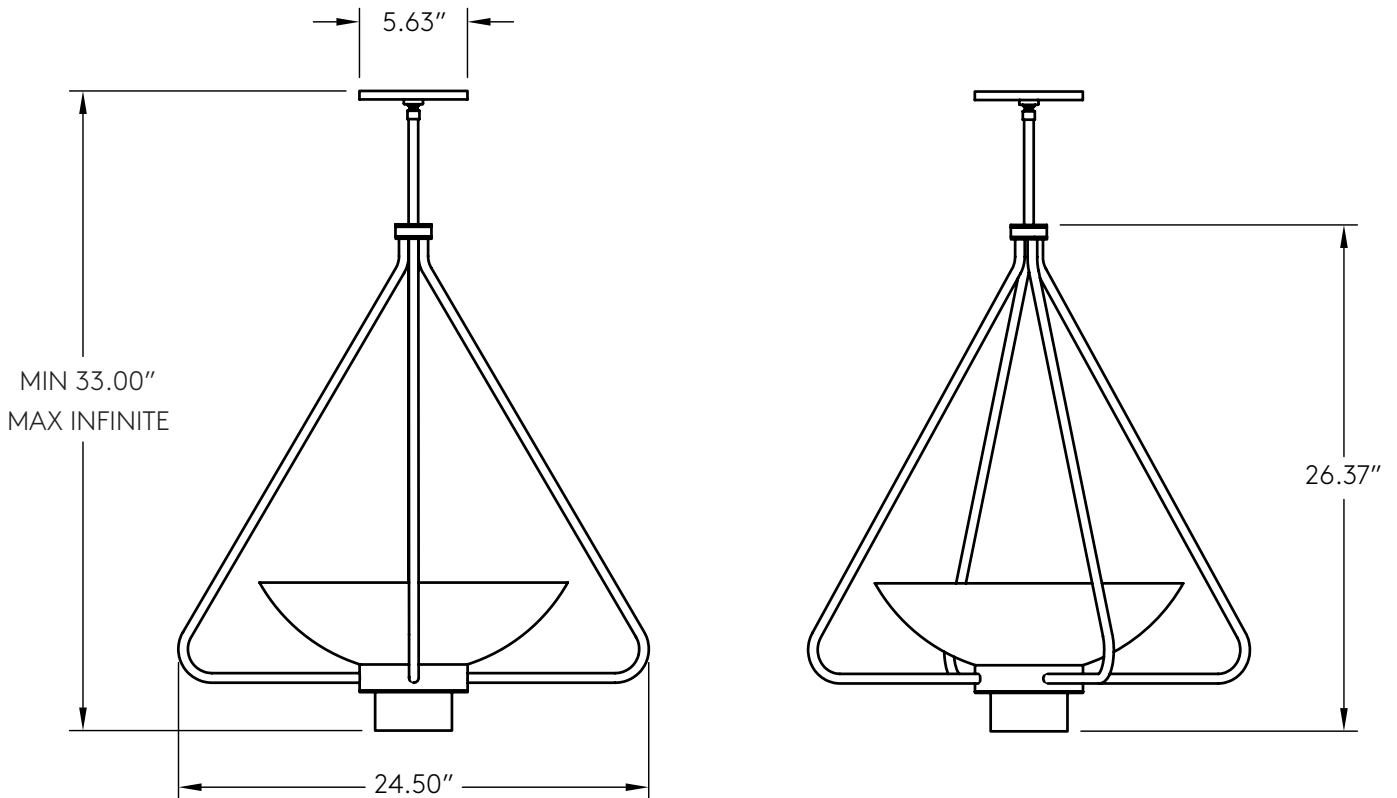

# Haze

| AVAILABLE OPTIONS  | DIMENSIONS   | LAMPING & INFORMATION   |
|--|--|---|
| Base ..... Brass<br>Pewter<br>Matte Black<br>Matte White<br>Premium 1 ..... Aged Brass<br>August Brass<br>Black Brass<br>Aged Pewter<br>Premium 2 ..... Brushed Nickel<br>Two-Tone Finish<br>Glass Half Orb ..... Frosted<br>Temperature ..... 2400K<br>2700K<br>3000K | Canopy Diameter ..... 5.625"<br>Width..... 24.50"<br>Body Height ..... 26.37"<br>Minimum Height..... 33.00"<br>Maximum Height..... Infinite<br>Weight ..... 20 lbs | 24 watt led 210 watt total incandescent<br>1950 Lumen<br>Onboard Driver and LED Module<br>LED life of 50,000 hours 27 years of normal use<br>110V-277V compatible<br>Product is made to order<br>Compatible with LED Dimmer Switches<br>Rated for Damp Locations<br>Custom abilities and options available.<br>Please inquire sales@riloh.com |