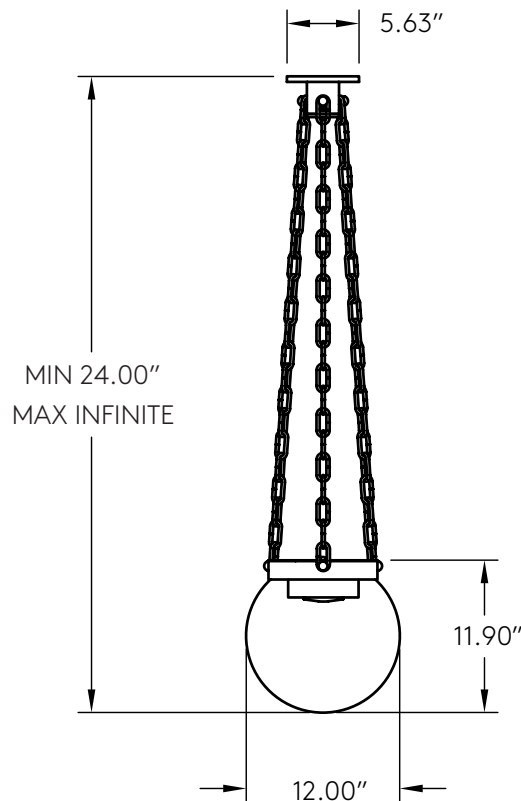

# Helio 12

Shown in **Black Brass** with a **Frosted Solid Glass Light Disc** and **12" Diameter Globe**

INFO@CKSCOLLECTIVE.COM  
WWW.CKSCOLLECTIVE.COM

# Helio 12

AVAILABLE OPTIONS	DIMENSIONS	LAMPING & INFORMATION
<p>Base ..... Brass                      Pewter                      Matte Black                      Matte White</p> <p>Premium 1 ..... Aged Brass                      August Brass                      Black Brass                      Aged Pewter</p> <p>Premium 2 ..... Brushed Nickel                      Two-Tone Finish</p> <p>Glass Globe ..... Clear</p> <p>Glass Disc ..... Clear                      Frosted</p> <p>Temperature ..... 2400K                      2700K                      3000K</p>	<p>Canopy Diameter ..... 5.625"                      Globe Diameter ..... 12.00"                      Body Height ..... 11.90"                      Minimum Height..... 24.00"                      Maximum Height..... Infinite</p> <p>Weight ..... 24 lbs</p> <p>Driver is designed to be housed inside a standard round ceiling junction box.</p> 	<p>18 watt led 150 watt total incandescent                      1500 Lumen                      Onboard Driver and LED Module                      LED life of 50,000 hours 27 years of normal use                      110V-277V compatible</p> <p>UL listing file #E505276                      Product is made to order                      Compatible with LED Dimmer Switches                      Rated for Damp Locations</p> <p>Custom abilities and options available.                      Please inquire sales@riloh.com</p>