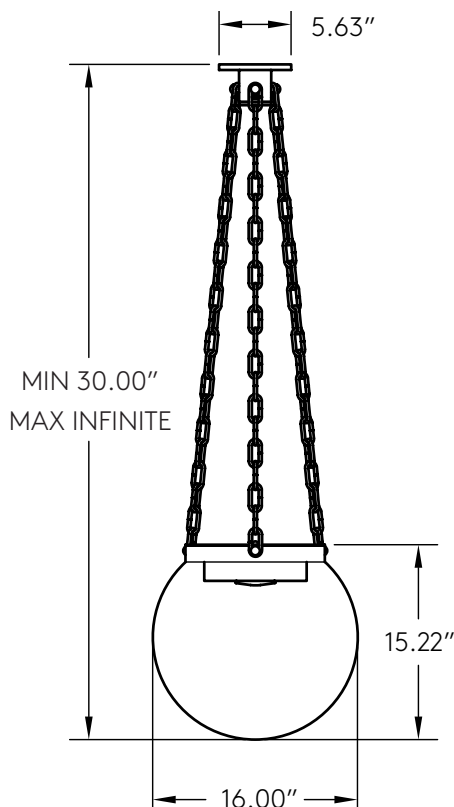

Helio 16

Shown in **Black Brass** with a **Clear Solid Glass Light Disc** and **16" Diameter Globe**

INFO@CKSCOLLECTIVE.COM
WWW.CKSCOLLECTIVE.COM

Helio 16

AVAILABLE OPTIONS	DIMENSIONS	LAMPING & INFORMATION
<p>Base Brass Pewter Matte Black Matte White</p> <p>Premium 1 Aged Brass August Brass Black Brass Aged Pewter</p> <p>Premium 2 Brushed Nickel Two-Tone Finish</p> <p>Glass Globe Clear</p> <p>Glass Disc Clear Frosted</p> <p>Temperature 2400K 2700K 3000K</p>	<p>Canopy Diameter 5.625"</p> <p>Globe Diameter 16.00"</p> <p>Body Height 15.22"</p> <p>Minimum Height..... 30.00"</p> <p>Maximum Height..... Infinite</p> <p>Weight 32 lbs</p> <p>Driver is designed to be housed inside a standard round ceiling junction box.</p> 	<p>18 watt led 150 watt total incandescent</p> <p>1500 Lumen</p> <p>Onboard Driver and LED Module</p> <p>LED life of 50,000 hours 27 years of normal use</p> <p>110V-277V compatible</p> <p>UL listing file #E505276</p> <p>Product is made to order</p> <p>Compatible with LED Dimmer Switches</p> <p>Rated for Damp Locations</p> <p>Custom abilities and options available. Please inquire sales@riloh.com</p>