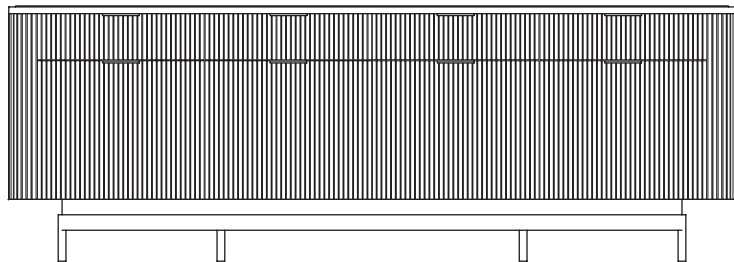

## DESCRIPTION

Modeled after the classical, Ionic Order of the ancient Greeks, this beaded faced cabinet is available with a variety of finishes, a stone or wood top, and a blackened steel base with brass pulls.

## CREDENZA

90" L X 22" W X 33" H