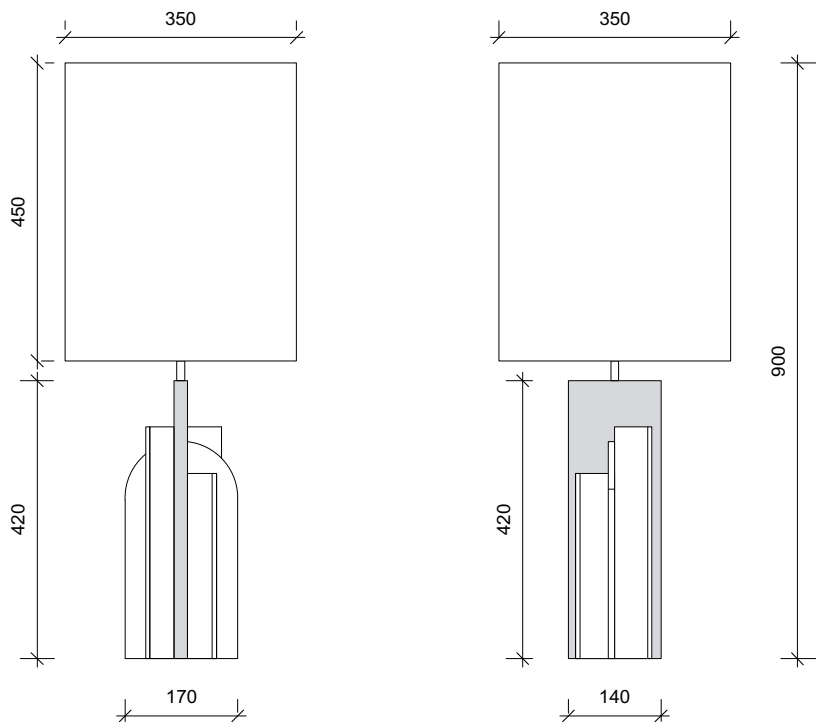

SQUARE IN CIRCLE
S T U D I O

ICON – TABLE LAMP

REF TL 011

A Modernist oversized table lamp. The base is crafted according to striking geometric forms. This lamp is inspired by the minimal ornamentation of Bauhaus design, complete with an elevating white cotton shade. The base is formed from two tone metal, shown in brushed brass and brushed grey metal.

MATERIAL:

Electroplated Iron or Solid Brass

RECOMMENDED LAMP:

1 x LED E26 medium base, 4W LED

FINISH:

Brushed brass/ brushed grey metal/ white cotton shade
(other finishes available)

VOLTAGE:

110 - 120V

DIMENSION :

| | | |
|----------------|---------------|-------------|
| Overall Height | 900mm | 35.5" |
| Base | 170mm x 140mm | 6.7" x 5.5" |
| Shade Height | 450mm | 17.7" |
| Shade Dia | 350mm | 13.7" |