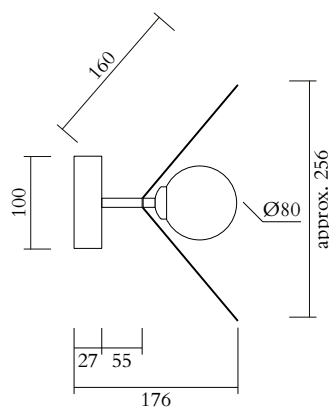

TECHNICAL DETAILS

1 x G9 LED 5W max

Recommended bulb size: diameter 16mm, total length
47mm (diameter must be under 20 mm)

110-230V

IP20

Light bulb not included

WEIGHT

3 kg

MADE IN

Germany

Sizes in mm. Flat attachments available only under request. Variations in colour and size are available for some collections, please contact Areti for more details.

Our collections are hand made and made to order, small irregularities in shape or surface will occur, they are inherent to the hand made process and should not be seen as flaws. For detailed information on any products: contact@atelierareti.com