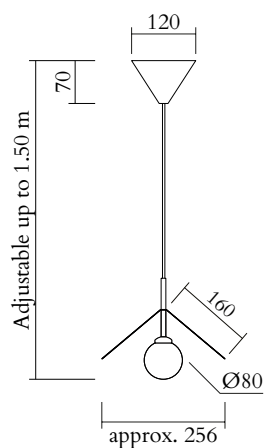

Brass disc; white attachment and cable

150OL-P01-BR02

TECHNICAL DETAILS

1 x G9 LED 5W max

Recommended bulb size: diameter 16mm, total length
47mm (diameter must be under 20 mm)

110-230V

IP20

Light bulb not included

WEIGHT

4 kg

CABLE LENGTH

1,50 m

MADE IN

Germany

Sizes in mm. Flat attachments available only under request. Variations in colour and size are available for some collections, please contact Areti for more details.

Brass disc; white attachment and tube

150OL-P02-BR02

TECHNICAL DETAILS

1 x G9 LED 5W max

Recommended bulb size: diameter 16mm, total length
47mm (diameter must be under 20 mm)

110-230V

IP20

Light bulb not included

WEIGHT

6 kg

MADE IN

Germany

Sizes in mm. Flat attachments available only under request. Variations in colour and size are available for some collections, please contact Areti for more details.

Our collections are hand made and made to order, small irregularities in shape or surface will occur, they are inherent to the hand made process and should not be seen as flaws. For detailed information on any products: contact@atelierareti.com