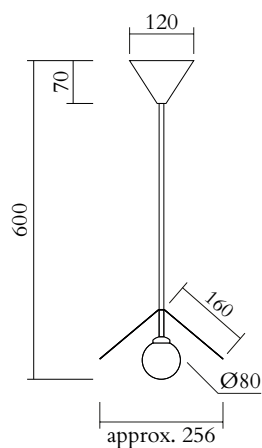

Brass disc; white attachment and cable

150OL-P01-BR02

TECHNICAL DETAILS

1 x G9 LED 5W max

Recommended bulb size: diameter 16mm, total length
47mm (diameter must be under 20 mm)

110-230V

IP20

Light bulb not included

WEIGHT

4 kg

CABLE LENGTH

1,50 m

MADE IN

Germany

Sizes in mm. Flat attachments available only under request. Variations in colour and size are available for some collections, please contact Areti for more details.

Brass disc; white attachment and tube

150OL-P02-BR02

TECHNICAL DETAILS

1 x G9 LED 5W max

Recommended bulb size: diameter 16mm, total length
47mm (diameter must be under 20 mm)

110-230V

IP20

Light bulb not included

WEIGHT

6 kg

MADE IN

Germany

Sizes in mm. Flat attachments available only under request. Variations in colour and size are available for some collections, please contact Areti for more details.

Our collections are hand made and made to order, small irregularities in shape or surface will occur, they are inherent to the hand made process and should not be seen as flaws. For detailed information on any products: contact@atelierareti.com