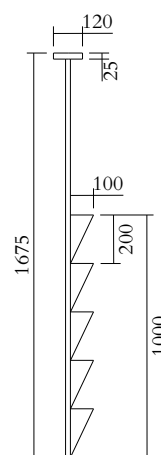

ATELIER ARETI

PRODUCT

Inside out 491
Pendant light / Triangles

MATERIALS AND COLOUR OPTIONS

Brushed brass; powder coated metal; nickel; white acrylic

VERSIONS

Brushed brass structure; white acrylic panels
491OL-P01-BR01
Black structure; white acrylic panels
491OL-P01-ME01
White structure; white acrylic panels
491OL-P01-ME02
Coloured metal structure; white acrylic panels
491OL-P01-ME03
Nickel structure; white acrylic panels
491OL-P01-NI01

MADE IN

Germany

Sizes in mm. Flat attachments available under request. Variations in colour and size are available for some collections, please contact Areti for more details.

Our collections are hand made and made to order, small irregularities in shape or surface will occur, they are inherent to the hand made process and should not be seen as flaws. For detailed information on any products: contact@atelierareti.com