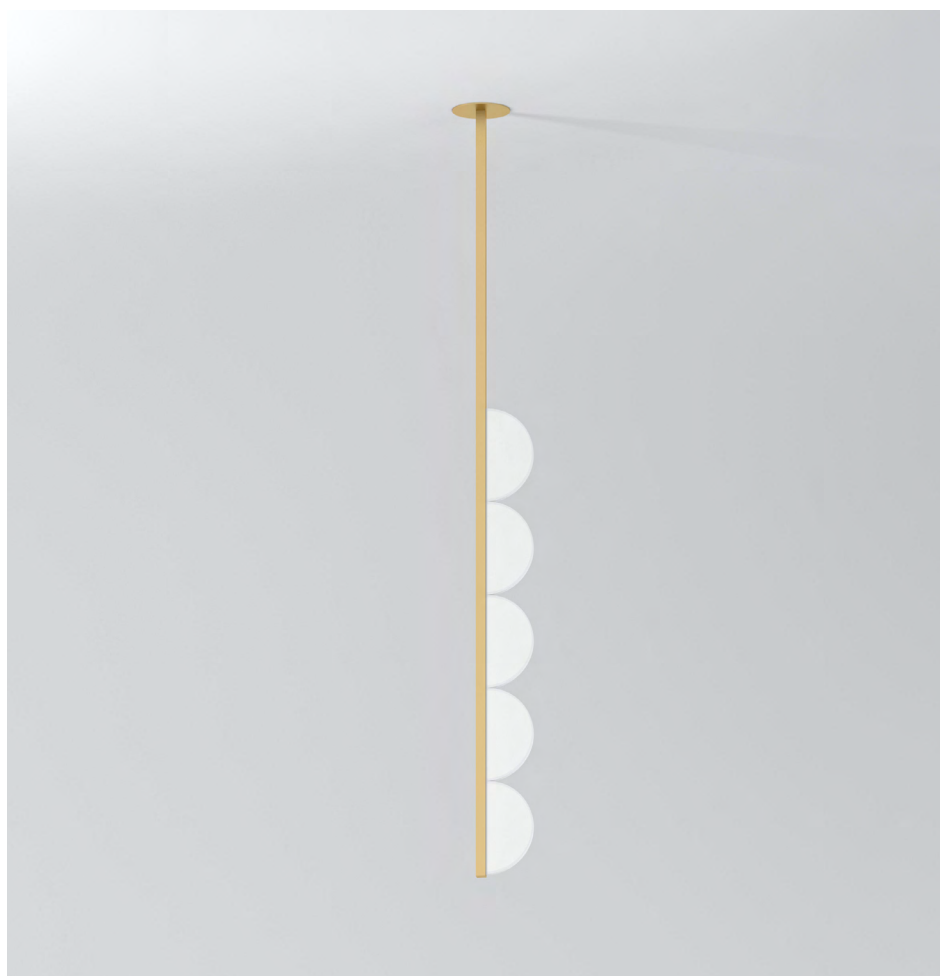

ATELIER ARETI

PRODUCT

Inside out 491

Pendant light / Semi circles

MATERIALS AND COLOUR OPTIONS

Brushed brass; powder coated metal; nickel; white acrylic

VERSIONS

Brushed brass structure; white acrylic panels

491OL-P02-BR01

Black structure; white acrylic panels

491OL-P02-ME01

White structure; white acrylic panels

491OL-P02-ME02

Coloured metal structure; white acrylic panels

491OL-P02-ME03

Nickel structure; white acrylic panels

491OL-P02-NI01

TECHNICAL DETAILS

Built in LED

Input voltage EU: 230V

Input voltage US: 110V

Output voltage: 24V

2700K

IP20

NOTE

1. Built in LED light source can be changed by Atelier Areti or a qualified workshop only

2. Flat ceiling attachment is available upon request

MADE IN

Germany

Sizes in mm. Flat attachments available under request. Variations in colour and size are available for some collections, please contact Areti for more details.

Our collections are hand made and made to order, small irregularities in shape or surface will occur, they are inherent to the hand made process and should not be seen as flaws. For detailed information on any products: contact@atelierareti.com