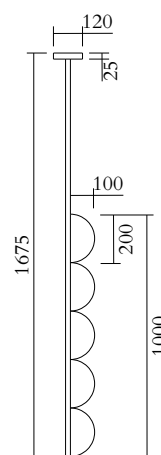

ATELIER ARETI

PRODUCT

Inside out 491

Pendant light / Semi circles

MATERIALS AND COLOUR OPTIONS

Brushed brass; powder coated metal; nickel; white acrylic

VERSIONS

Brushed brass structure; white acrylic panels

491OL-P02-BR01

Black structure; white acrylic panels

491OL-P02-ME01

White structure; white acrylic panels

491OL-P02-ME02

Coloured metal structure; white acrylic panels

491OL-P02-ME03

Nickel structure; white acrylic panels

491OL-P02-NI01

TECHNICAL DETAILS

Built in LED

Input voltage EU: 230V

Input voltage US: 110V

Output voltage: 24V

2700K

IP20

NOTE

1. Built in LED light source can be changed by Atelier Areti or a qualified workshop only

2. Flat ceiling attachment is available upon request

MADE IN

Germany

Sizes in mm. Flat attachments available under request. Variations in colour and size are available for some collections, please contact Areti for more details.

Our collections are hand made and made to order, small irregularities in shape or surface will occur, they are inherent to the hand made process and should not be seen as flaws. For detailed information on any products: contact@atelierareti.com