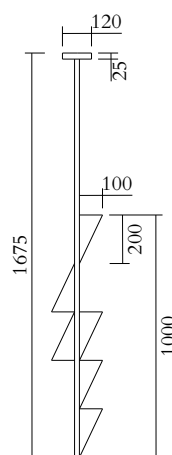

ATELIER ARETI

PRODUCT

Inside out 491

Pendant light / Triangles on both sides

MATERIALS AND COLOUR OPTIONS

Brushed brass; powder coated metal; nickel; white acrylic

VERSIONS

Brushed brass structure; white acrylic panels

491OL-P03-BR01

Black structure; white acrylic panels

491OL-P03-ME01

White structure; white acrylic panels

491OL-P03-ME02

Coloured metal structure; white acrylic panels

491OL-P03-ME03

Nickel structure; white acrylic panels

491OL-P03-NI01

TECHNICAL DETAILS

Built in LED

Input voltage EU: 230V

Input voltage US: 110V

Output voltage: 24V

2700K

IP20

NOTE

1. Built in LED light source can be changed by Atelier Areti or a qualified workshop only

2. Flat ceiling attachment is available upon request

MADE IN

Germany

Sizes in mm. Flat attachments available under request. Variations in colour and size are available for some collections, please contact Areti for more details.

Our collections are hand made and made to order, small irregularities in shape or surface will occur, they are inherent to the hand made process and should not be seen as flaws. For detailed information on any products: contact@atelierareti.com