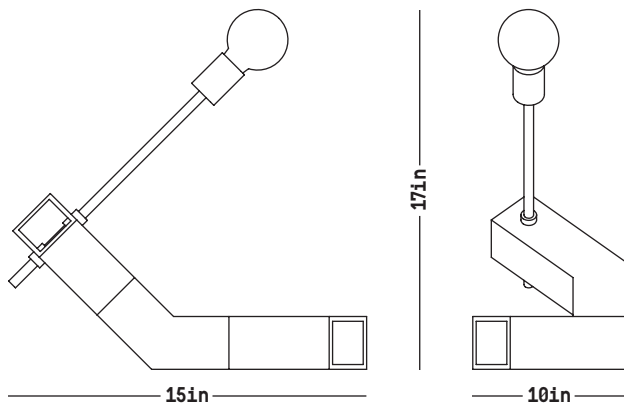

Conduit Incline Lamp

DIMENSIONS Height: 17 inches
 Width: 15 inches
 Depth: 10 inches

MATERIALS Stoneware, natural brass

STANDARD FINISHES Whitewash
 21K Moon Gold leaf

ILLUMINATION [1] E26 bulb
 6W LED bulb included

LEAD TIME 8-10 weeks

WHITEWASH

MOON GOLD