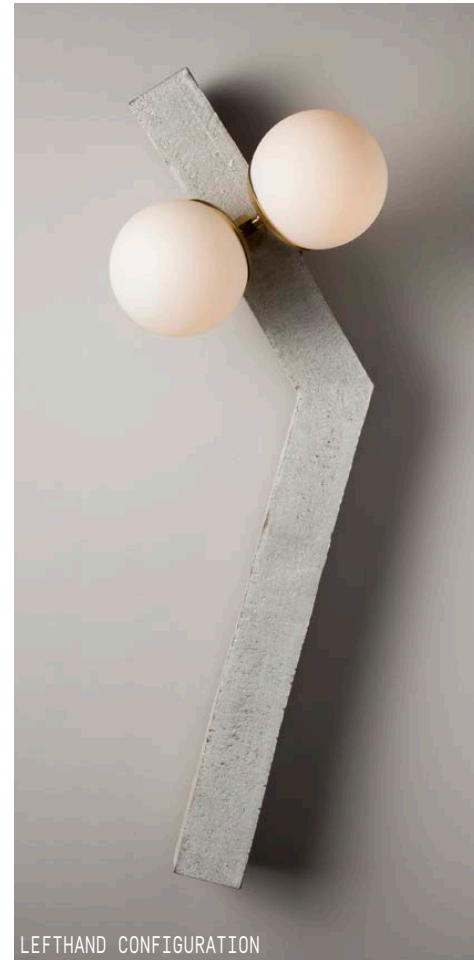

Conduit Angular Sconce 32.2

DIMENSIONS H: 32 inches
W: 10 inches
D: 9.5 inches
Weight: 9 lbs

MATERIALS Stoneware, natural brass, matte white glass

STANDARD FINISHES Whitewash
21K Moon Gold leaf

ILLUMINATION [2] E12 bulbs
5W dimmable LED bulbs included
UL Listed

LEAD TIME 10-12 weeks

WHITEWASH

MOON GOLD