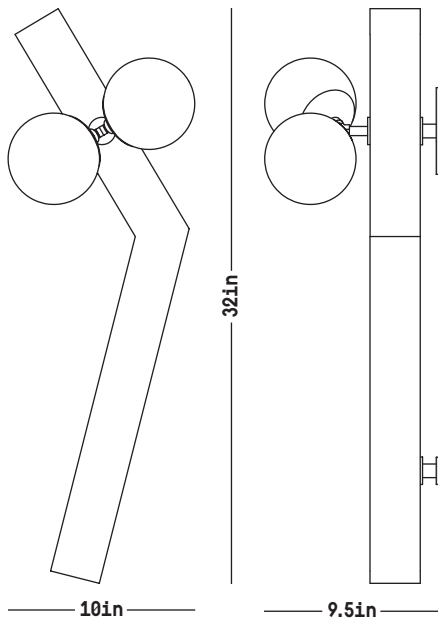

Conduit Angular Sconce 32.2

DIMENSIONS H: 32 inches
W: 10 inches
D: 9.5 inches
Weight: 9 lbs

MATERIALS Stoneware, natural brass, matte white glass

STANDARD FINISHES Whitewash
21K Moon Gold leaf

ILLUMINATION [2] E12 bulbs
5W dimmable LED bulbs included
UL Listed

LEAD TIME 10-12 weeks

WHITEWASH

MOON GOLD