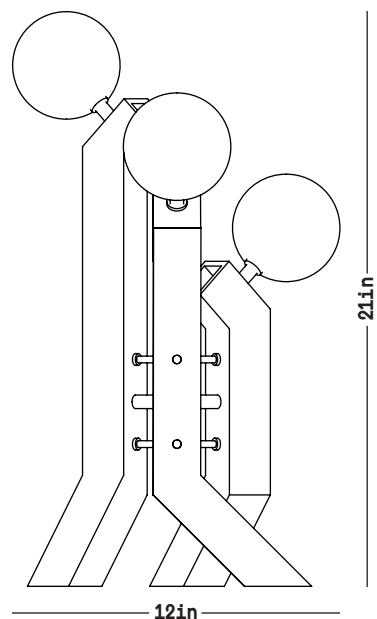

Conduit Angular Table Lamp

DIMENSIONS H: 21 inches
W: 12 inches
D: 12 inches

MATERIALS Stoneware, natural brass, matte white glass

STANDARD FINISHES Whitewash
21K Moon Gold leaf

ILLUMINATION [3] E12 bulbs
2.5W dimmable LED bulbs included
UL Listed

LEAD TIME 10-12 weeks

WHITEWASH

MOON GOLD