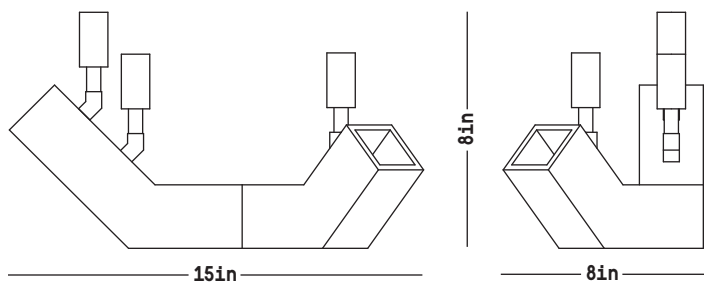

# Conduit Balance Candelabra

DIMENSIONS      Height: 8 inches  
                         Width: 15 inches  
                         Depth: 8 inches

MATERIALS        Stoneware, natural brass

STANDARD FINISHES      Whitewash  
   21K Moon Gold leaf

LEAD TIME        6 weeks

WHITEWASH

MOON GOLD