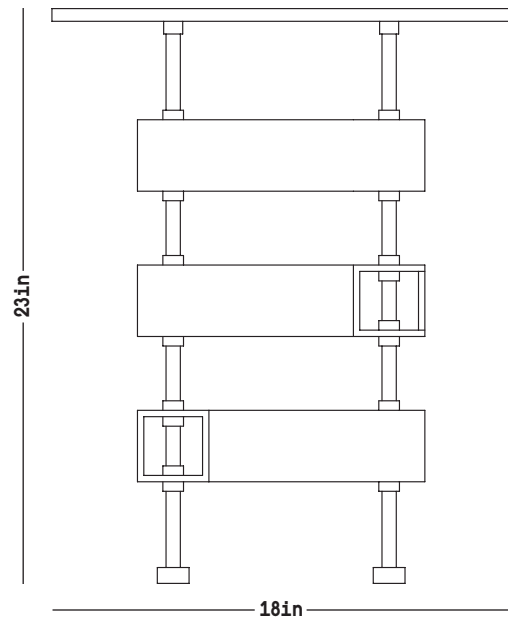

Conduit Corner Table

DIMENSIONS H: 23 inches
W: 18 inches
D: 18 inches

MATERIALS Stoneware, natural brass, glass

STANDARD FINISHES Whitewash
21K Moon Gold leaf

LEAD TIME 8 weeks

WHITEWASH

MOON GOLD