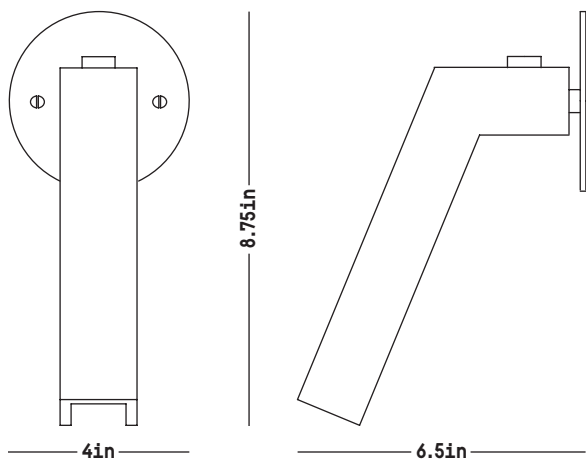

Conduit Downlight Sconce

DIMENSIONS H: 8.75 inches
W: 4 inches
D: 6.5 inches
Weight: 2 lbs

MATERIALS Stoneware, natural brass

STANDARD FINISHES Whitewash
21K Moon Gold leaf

ILLUMINATION [1] E12 bulb
5W dimmable LED bulb included
UL Listed

LEAD TIME 10-12 weeks

WHITEWASH

MOON GOLD