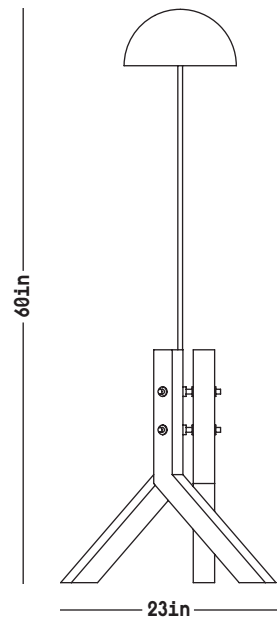

Conduit Floor Lamp

DIMENSIONS H: 60 inches
 W: 23 inches
 D: 23 inches

MATERIALS Stoneware, brass

STANDARD FINISHES Whitewash
 21K Moon Gold leaf

ILLUMINATION [3] E12 bulbs
 5W dimmable LED bulbs included

LEAD TIME 8-10 weeks

WHITEWASH

MOON GOLD