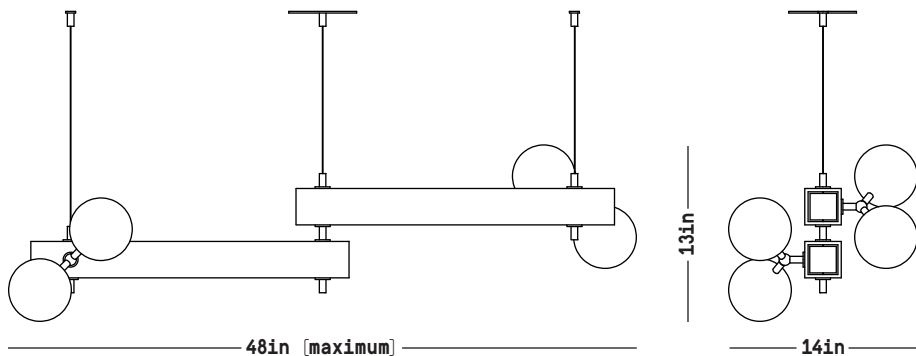

Conduit Linear Chandelier 48.4

DIMENSIONS H: 13 inches
W: 48 inches [maximum]
D: 14 inches
Weight: 15 lbs

MATERIALS Stoneware, natural brass, matte white glass

STANDARD FINISHES Whitewash
21K Moon Gold leaf

ILLUMINATION [4] E12 bulbs
5W dimmable LED bulbs included
UL Listed

LEAD TIME 10-12 weeks

WHITEWASH

MOON GOLD