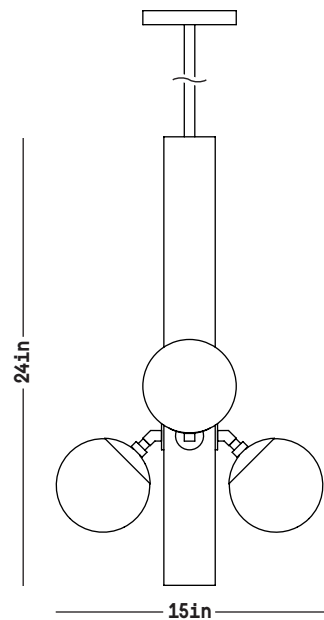

## Conduit Linear Pendant 24.4

DIMENSIONS  
H: 24 inches  
W: 15 inches  
D: 15 inches  
Weight: 9 lbs

MATERIALS  
Stoneware, natural brass, matte white glass

STANDARD FINISHES  
Whitewash  
21K Moon Gold leaf

ILLUMINATION  
[4] E12 bulbs  
5W dimmable LED bulbs included  
UL Listed

LEAD TIME  
10-12 weeks

WHITEWASH

MOON GOLD