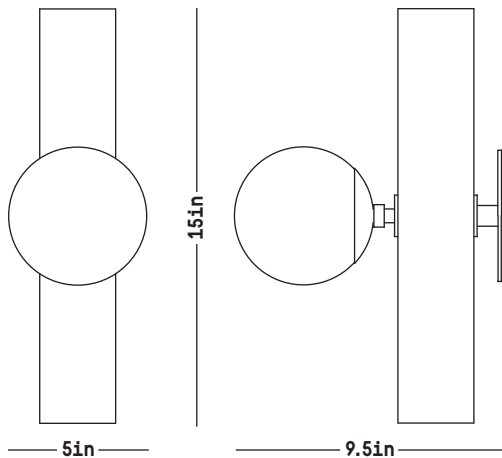

Conduit Linear Sconce 15.1

DIMENSIONS H: 15 inches
W: 5 inches
D: 9.5 inches
Weight: 4 lbs

MATERIALS Stoneware, natural brass, matte white glass

STANDARD FINISHES Whitewash
21K Moon Gold leaf

ILLUMINATION [1] E12 bulb
5W dimmable LED bulb included
UL Listed

LEAD TIME 10-12 weeks

WHITEWASH

MOON GOLD