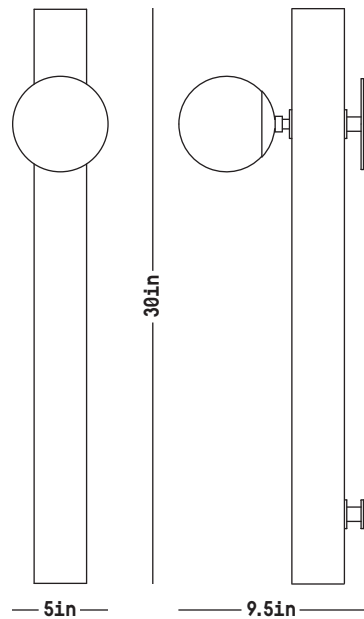

Conduit Linear Sconce 30.1

DIMENSIONS H: 30 inches
W: 5 inches
D: 9.5 inches
Weight: 8 lbs

MATERIALS Stoneware, natural brass, matte white glass

STANDARD FINISHES Whitewash
21K Moon Gold leaf

ILLUMINATION [1] E12 bulb
5W dimmable LED bulb included
UL Listed

LEAD TIME 10-12 weeks

WHITEWASH

MOON GOLD