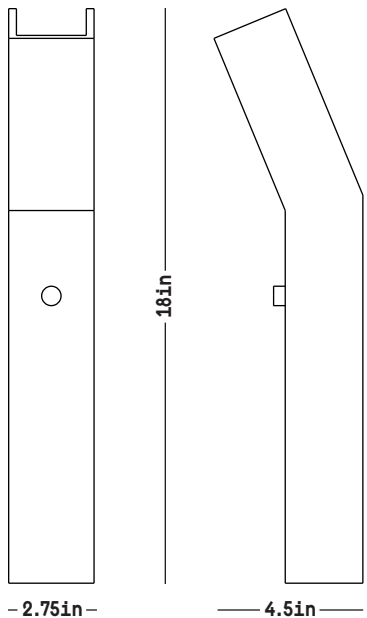

Conduit Uplight Sconce 18

DIMENSIONS H: 18 inches
W: 2.75 inches
D: 4.5 inches
Weight: 3 lbs

MATERIALS Stoneware, natural brass

STANDARD FINISHES Whitewash
21K Moon Gold leaf

ILLUMINATION [1] E12 bulb
5W dimmable LED bulb included
UL Listed

LEAD TIME 10-12 weeks

WHITEWASH

MOON GOLD