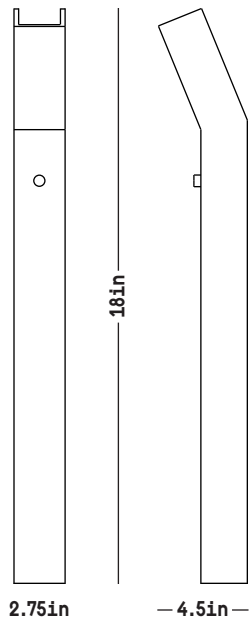

Conduit Uplight Sconce 30

DIMENSIONS H: 30 inches
W: 2.75 inches
D: 4.5 inches
Weight: 5 lbs

MATERIALS Stoneware, natural brass

STANDARD FINISHES Whitewash
21K Moon Gold leaf

ILLUMINATION [1] E12 bulb
5W dimmable LED bulb included
UL Listed

LEAD TIME 10-12 weeks

WHITEWASH

MOON GOLD