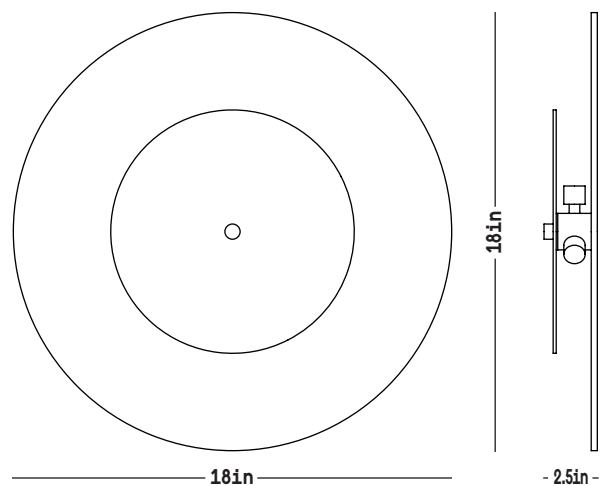

Eclipse Circle Sconce

DIMENSIONS
H: 18 inches
W: 18 inches
D: 2.5 inches
Weight: 5 pounds

MATERIALS Stoneware, brass

STANDARD FINISHES
White Texture
Black Texture
21K Moon Gold Leaf
12K White Gold Leaf

ILLUMINATION [3] G8 bulbs
5W dimmable LED bulbs included

LEAD TIME 10-12 weeks

WHITE TEXTURE

BLACK TEXTURE

MOON GOLD

WHITE GOLD