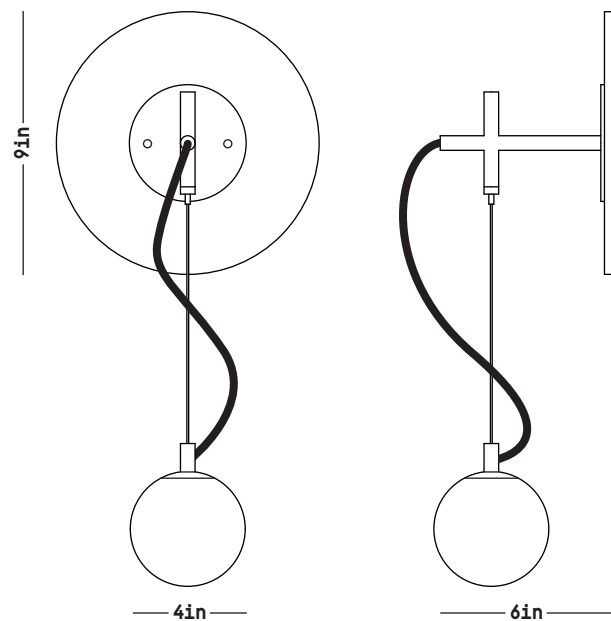

Eclipse Lantern Sconce 9

DIMENSIONS H: Customizable
W: 9 inches
D: 6 inches
Weight: 3 lbs

MATERIALS Stoneware, brass, matte white glass,
fabric-wrapped cord

STANDARD FINISHES Black, white

ILLUMINATION [1] G8 bulb
2.5W dimmable LED bulb included
UL Listed

LEAD TIME 10-12 weeks

WHITE

BLACK