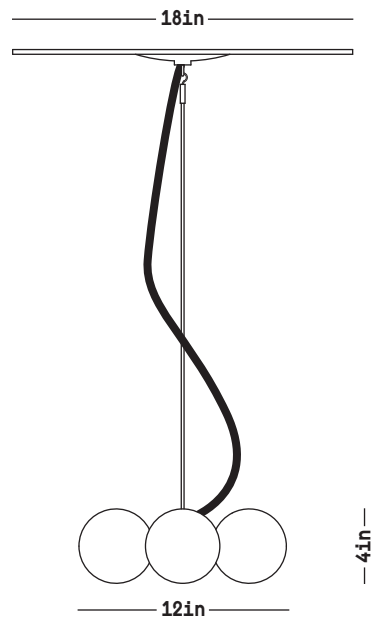

Eclipse Pendant 18.4

DIMENSIONS	H: Customizable W: 18 inches D: 18 inches Weight: 6 lbs
MATERIALS	Stoneware, brass, matte white glass, fabric-wrapped cord
STANDARD FINISHES	Black, white
ILLUMINATION	[4] G8 bulbs 2.5W dimmable LED bulbs included UL Listed
LEAD TIME	10-12 weeks

WHITE

BLACK