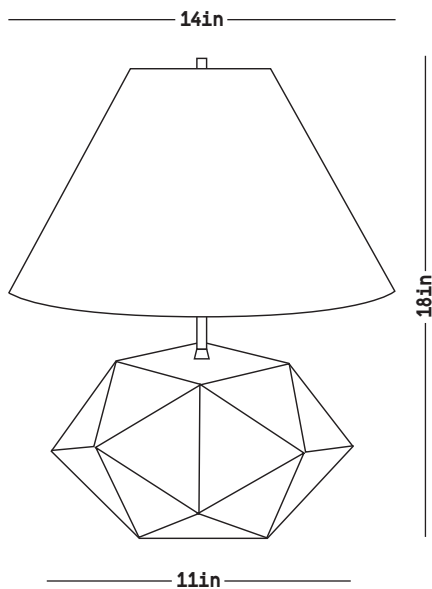

Meteor Lamp

DIMENSIONS H: 18 inches [overall]
 W: 11 inches
 D: 11 inches
 Shade Diameter: 14 inches

MATERIALS Stoneware, natural brass, linen shade

STANDARD FINISHES White Lava [white shade]
 Black Lava [black shade]

ILLUMINATION [1] E26 bulb

LEAD TIME 8-10 weeks

WHITE LAVA

BLACK LAVA