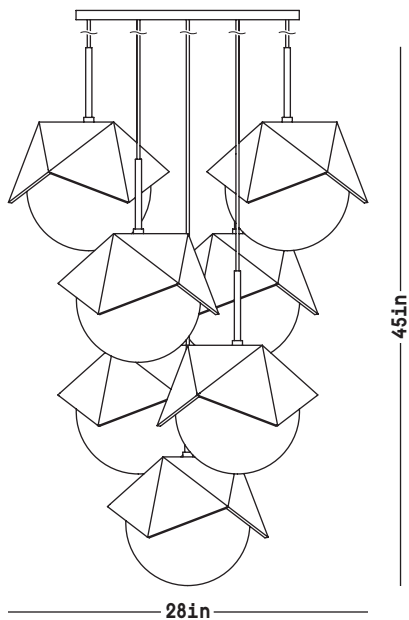

Meteor Shower 10.7

DIMENSION H: 45 inches
W: 28 inches
D: 28 inches
Weight: 40 lbs

MATERIALS Stoneware, natural brass, matte white glass,
gold fabric-wrapped cord

STANDARD FINISHES White Lava
Black Lava

ILLUMINATION [7] E12 bulbs
5W dimmable LED bulbs included
UL Listed

LEAD TIME 10-12 weeks

WHITE LAVA

BLACK LAVA