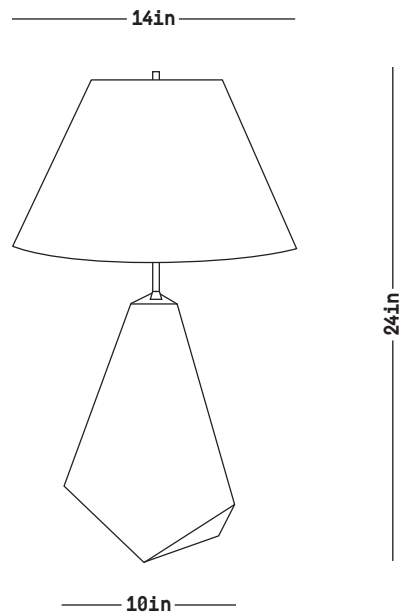

# Mountain Lamp 1

DIMENSIONS            H: 24 inches [overall]  
                              W: 10 inches  
                              D: 10 inches  
                              Shade Diameter: 14 inches

MATERIALS            Stoneware, natural brass, linen shade

STANDARD FINISHES   Frost [white shade]  
                              Charcoal [black shade]

ILLUMINATION        [1] E26 bulb

LEAD TIME            8-10 weeks