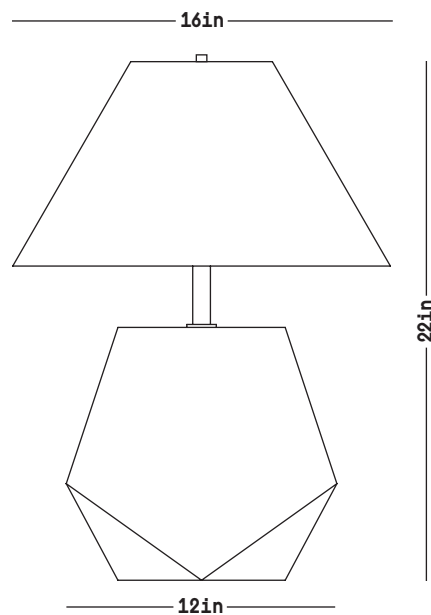

# Mountain Lamp 2

DIMENSIONS            H: 22 inches [overall]  
                              W: 12 inches  
                              D: 12 inches  
                              Shade Diameter: 16 inches

MATERIALS            Stoneware, natural brass, linen shade

STANDARD FINISHES   Frost [white shade]  
                              Charcoal [black shade]

ILLUMINATION        [1] E26 bulb

LEAD TIME            8-10 weeks