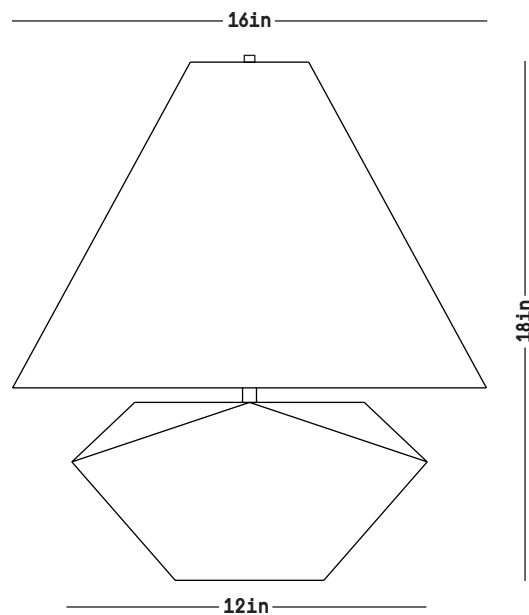

## Mountain Lamp 3

DIMENSIONS            H: 18 inches [overall]  
                              W: 12 inches  
                              D: 12 inches  
                              Shade Diameter: 16 inches

MATERIALS            Stoneware, natural brass, linen shade

STANDARD FINISHES   Frost [white shade]  
                              Charcoal [black shade]

ILLUMINATION        [1] E26 bulb

LEAD TIME            8-10 weeks