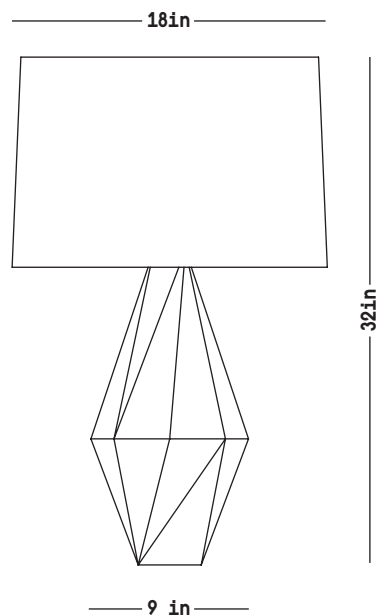

## Warp Large Lamp

DIMENSIONS            H: 32 inches [overall]  
                              W: 9 inches  
                              D: 9 inches  
                              Shade diameter: 18 inches

MATERIALS            Stoneware, natural brass, linen shade

STANDARD FINISHES    White Lava [white shade]  
                              Black Lava [black shade]

ILLUMINATION        [2] E26 bulbs

LEAD TIME            8-10 weeks