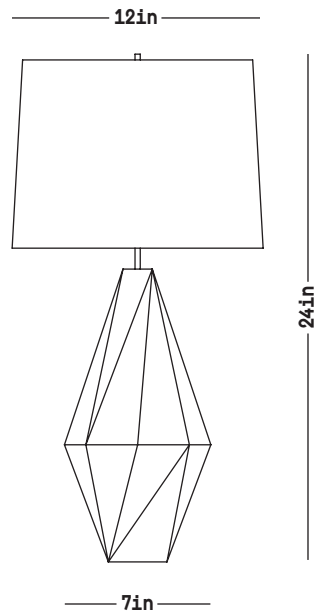

Warp Small Lamp

DIMENSIONS

H: 24 inches [overall]
W: 7 inches
D: 7 inches
Shade diameter: 14 inches

MATERIALS

Stoneware, natural brass, linen shade

STANDARD FINISHES

White Lava [white shade]
Black Lava [black shade]

ILLUMINATION

[1] E26 bulb

LEAD TIME

8-10 weeks

WHITE LAVA