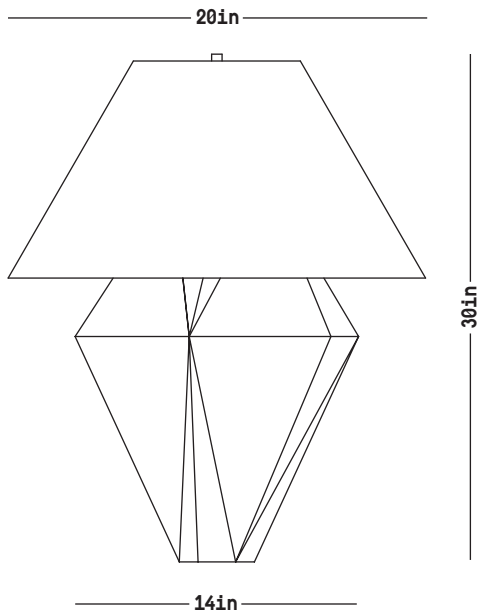

## Warp Wide Lamp

DIMENSIONS            H: 30 inches [overall]  
                              W: 14 inches  
                              D: 14 inches  
                              Shade diameter: 20 inches

MATERIALS            Stoneware, natural brass, linen shade

STANDARD FINISHES    White Lava [white shade]  
                              Black Lava [black shade]

ILLUMINATION        [2] E26 bulbs

LEAD TIME            8-10 weeks