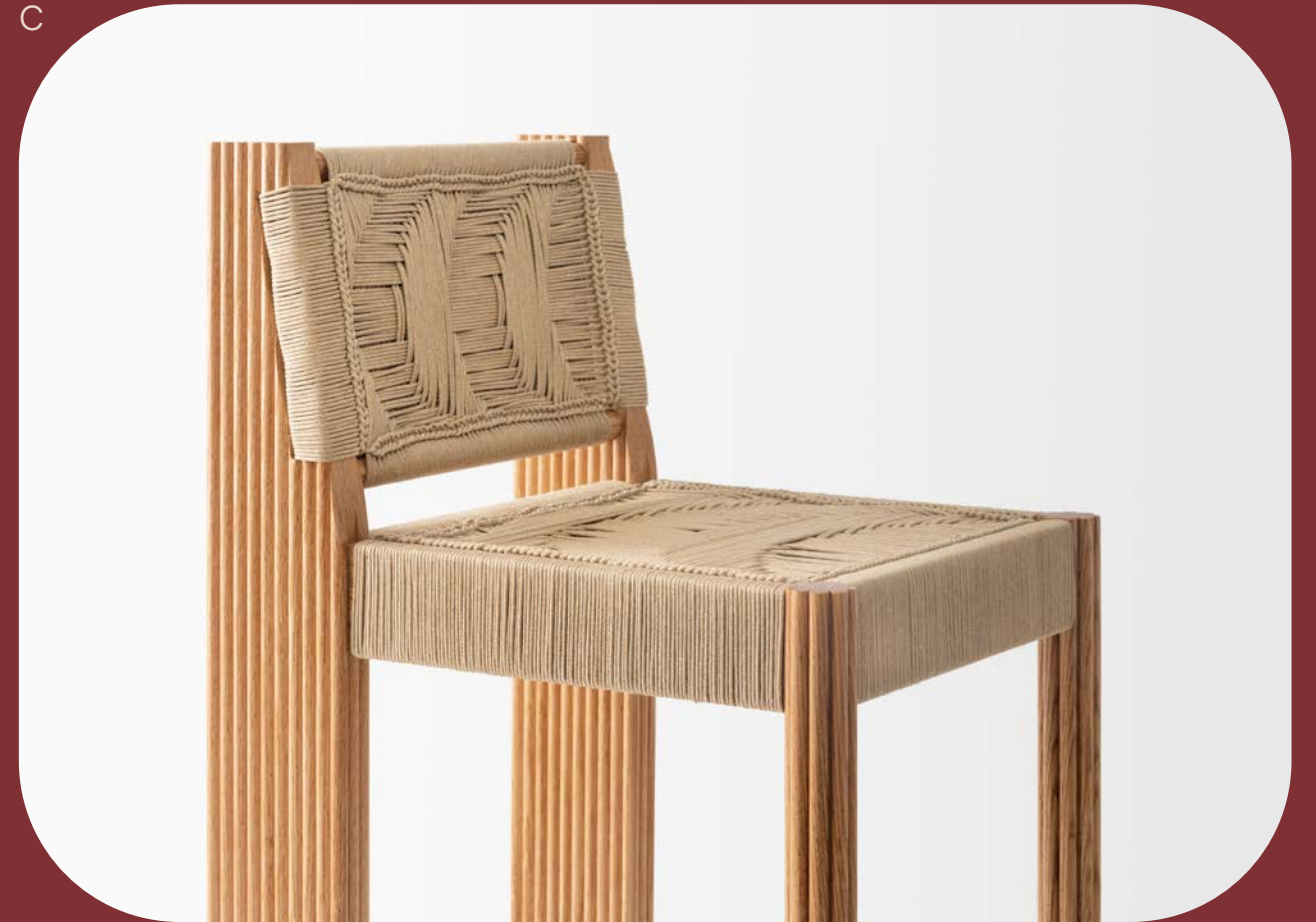

Jolene Counter Stool

Jolene Counter Stool

The Jolene Counter Stool combines the bold angles of the Art Deco era with the delicate intricacy of Danish modern seating. In a nod to architectural detailing, the fluted legs provide a slender verticality that pairs with the textured hand-woven seat and backrest.

Standard Dimensions starting at

L16" x D21" x H38"

Seat Height 26"

Pricing starting at

\$2,900.00

A

A

Oiled Oak

Camel Cotton Cord

Scales Pattern

B

C

D

B C D

Oiled Oak

Camel Cotton Cord