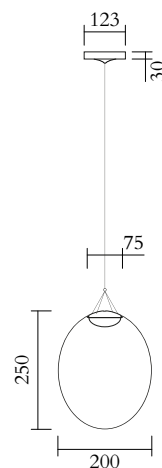

ATELIER ARETI

PRODUCT

Kaline 081
Pendant light / Small

MATERIALS AND COLOUR OPTIONS

Hand blown crystal glass with polished engraving;
powder coated metal

VERSIONS

White ceiling attachment; clear crystal glass;
suspension adjustable transparent cable
081OL-P02-GL01

White ceiling attachment; smokey grey crystal glass;
suspension adjustable transparent cable
081OL-P02-GL02

White ceiling attachment; amber crystal glass;
suspension adjustable transparent cable
081OL-P02-GL03

TECHNICAL DETAILS

Built in LED 11,8W
Input voltage EU: 230V
Input voltage US: 110V
Output voltage: 24V
2700K
IP20

WEIGHT

~6 kg

CABLE LENGTH

2,00 m

DIMMABLE

The standard version is dimmable with Trailing edge
technology

DALI

Available upon request

NOTE

Built in LED light source can be changed by Atelier
Areti or a qualified workshop only

MADE IN

Germany + Sweeden

Sizes in mm. Flat attachments available only under request. Variations in colour and size are available for some collections, please contact Areti for more details.

Our collections are hand made and made to order, small irregularities in shape or surface will occur, they are inherent to the hand made process and should not be seen as flaws. For detailed information on any products: contact@atelierareti.com