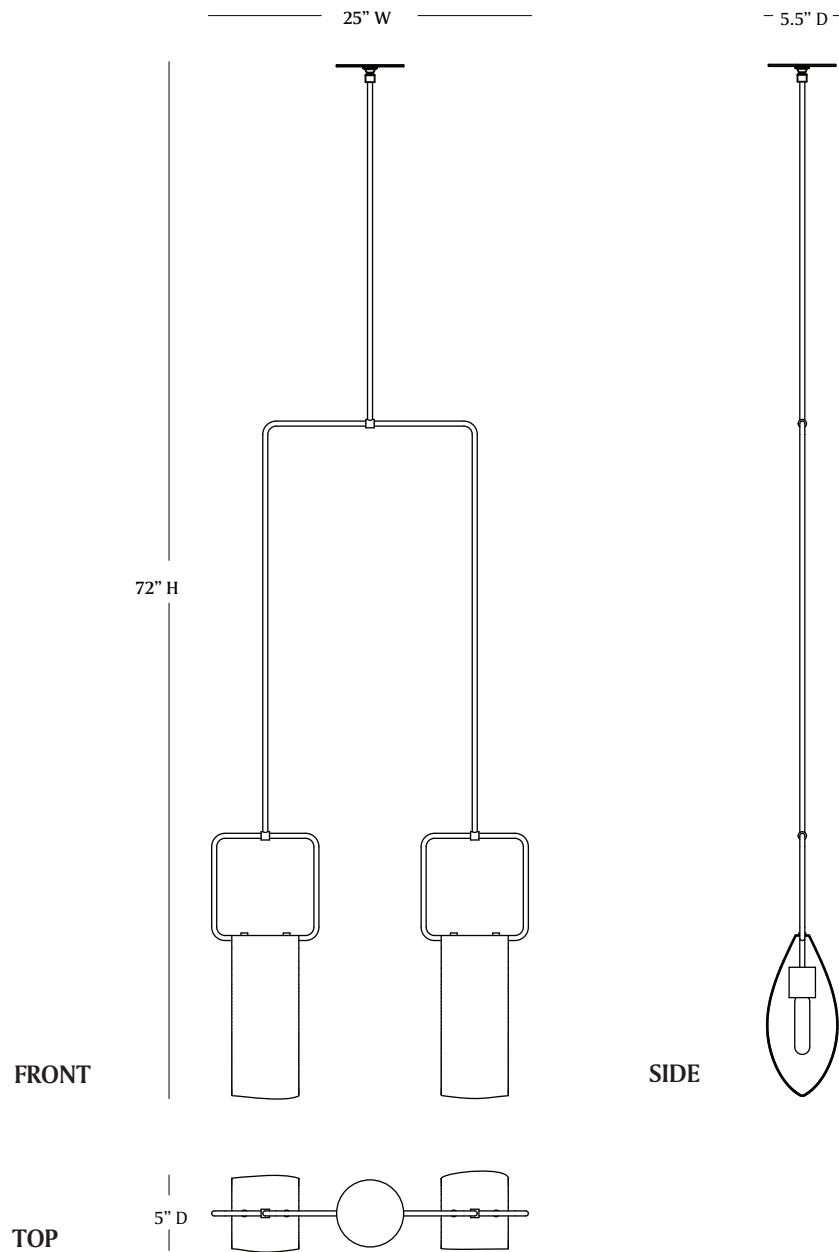

MATERIA

LOOP II

MATERIA

LOOP II CHANDELIER

LEAD TIME:

Approx 12 weeks

LAMPING:

2x Materia G35 120V dimmable LED bulb
120V; 240V available by custom order

DIMENSIONS:

Chandelier: 6" d x 25" w x 72" h
Canopy: 5" dia x 1/8" d

FINISHES:

Shade: natural goatskin parchment
Aged brass, aged silver, blackened brass,
Un-lacquered brass

CUSTOMIZATIONS AVAILABLE UPON REQUEST