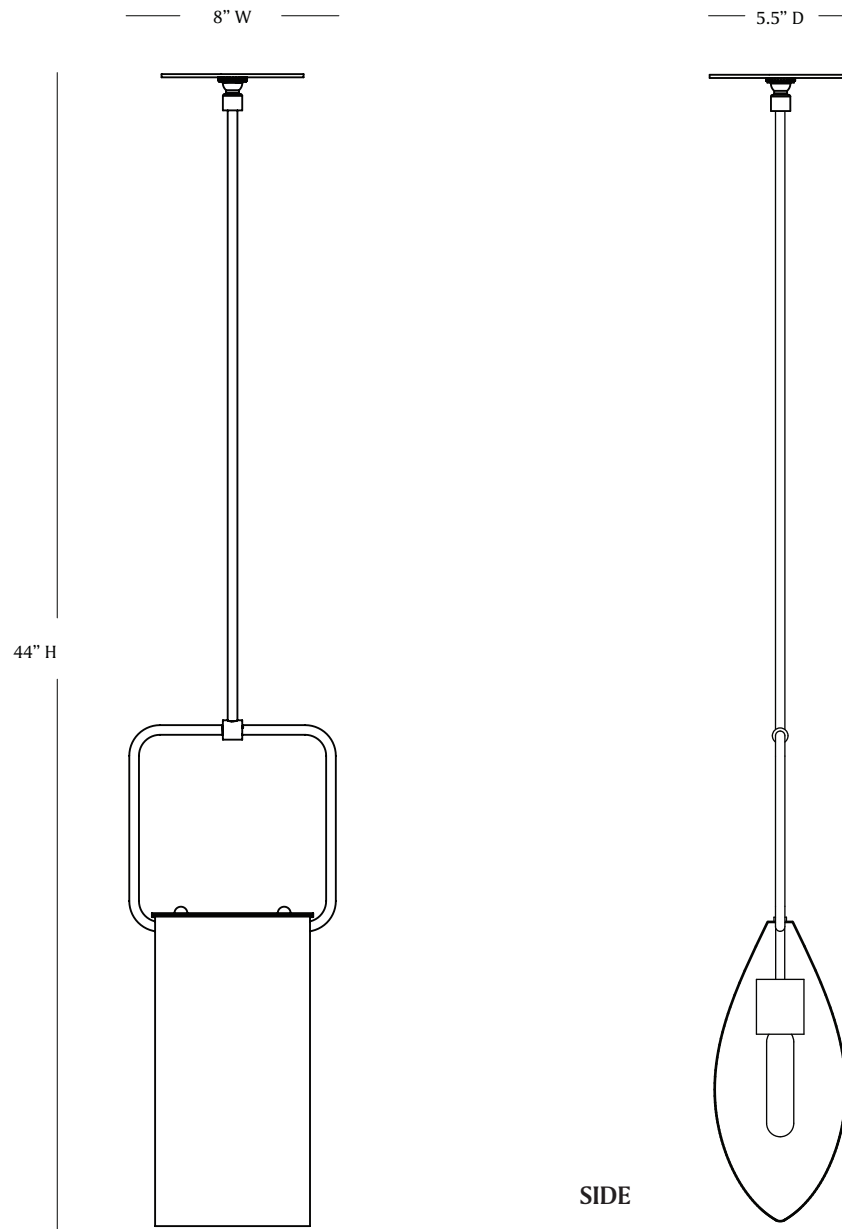

MATERIA

LOOP I

MATERIA

LOOP I PENDANT

LEAD TIME:

Approx 12 weeks

LAMPING:

1x Materia G35 120V dimmable LED bulb
120V; 240V available by custom order

DIMENSIONS:

Pendant: 5"d x 8"w x 44"h
Canopy: 5.5"w x 1/8"d

FINISHES:

Shade: natural goatskin parchment
Aged brass, aged silver, blackened brass,
Un-lacquered brass

CUSTOMIZATIONS AVAILABLE UPON REQUEST

UL LISTED