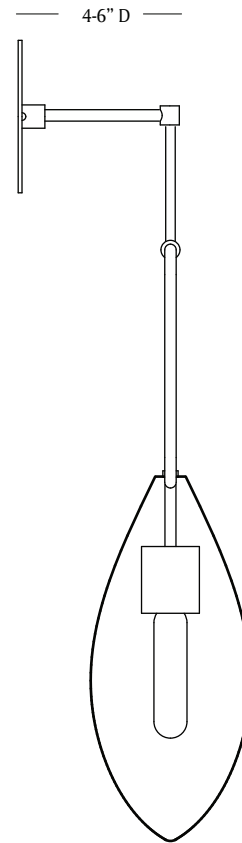

MATERIA

LOOP | SCONCE

MATERIA

LOOP | SCONCE

LEAD TIME:

Approx 12 weeks

LAMPING:

1x Materia G35 120V dimmable LED bulb
120V; 240V available by custom order

DIMENSIONS:

Pendant: 4-6" d x 8" w x 26.5" h
Canopy: 5" w x 1/8" d

FINISHES:

Shade: natural goatskin parchment
Aged brass, aged silver, blackened brass,
Un-lacquered brass

CUSTOMIZATIONS AVAILABLE UPON REQUEST