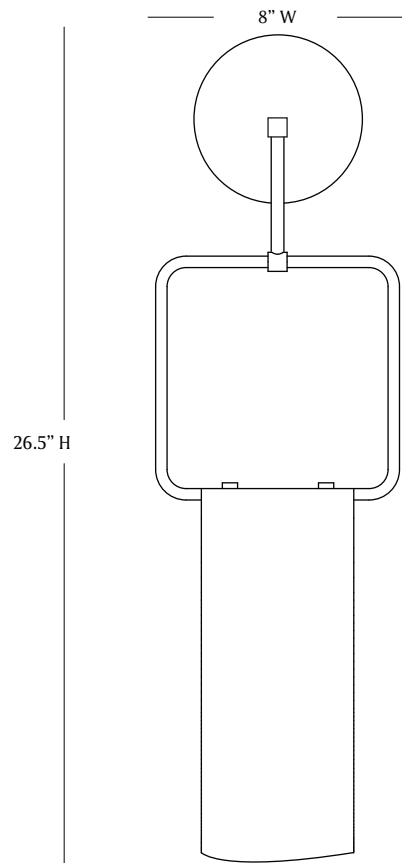

MATERIA

LOOP | SCONCE

MATERIA

LOOP | SCONCE

LEAD TIME:

Approx 12 weeks

LAMPING:

1x Materia G35 120V dimmable LED bulb
120V; 240V available by custom order

DIMENSIONS:

Pendant: 4-6" d x 8" w x 26.5" h
Canopy: 5" w x 1/8" d

FINISHES:

Shade: natural goatskin parchment
Aged brass, aged silver, blackened brass,
Un-lacquered brass

CUSTOMIZATIONS AVAILABLE UPON REQUEST