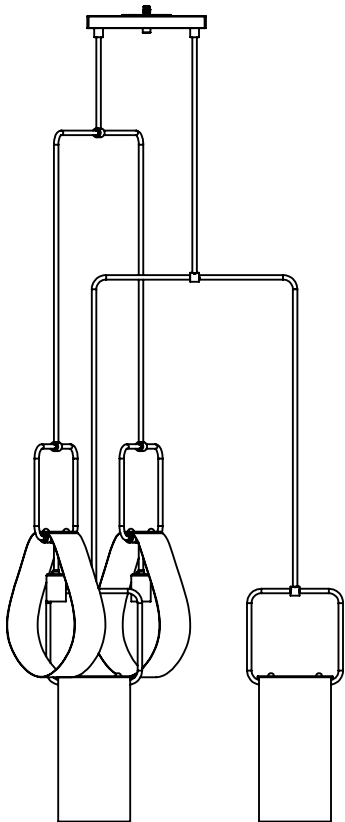

MATERIA

LOOP IV CHANDELIER

MATERIA

28"

FRONT

22.5"

SIDE

LOOP IV

LEAD TIME:

Approx 12 weeks

LAMPING:

4x Materia G35 120V dimmable LED bulb
120V; 240V available by custom order

DIMENSIONS:

Canopy: 9-7/8"L x 4-3/4"W x 1"H
Chandelier: 28"L x 22-1/2"W x 68"H
(can be customized to min 46"oah)