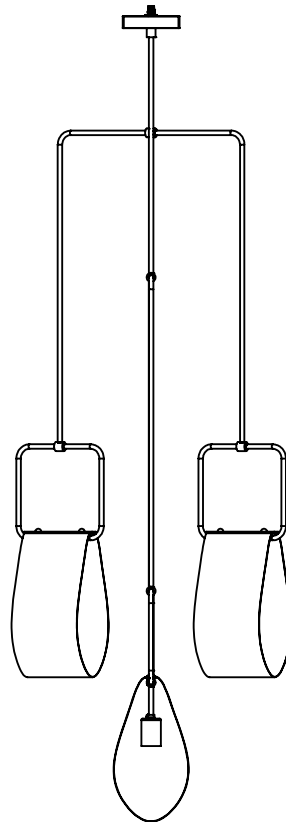

MATERIA

LOOP IV CHANDELIER

MATERIA

28"

FRONT

22.5"

SIDE

LOOP IV

LEAD TIME:

Approx 12 weeks

LAMPING:

4x Materia G35 120V dimmable LED bulb
120V; 240V available by custom order

DIMENSIONS:

Canopy: 9-7/8"L x 4-3/4"W x 1"H
Chandelier: 28"L x 22-1/2"W x 68"H
(can be customized to min 46"oah)