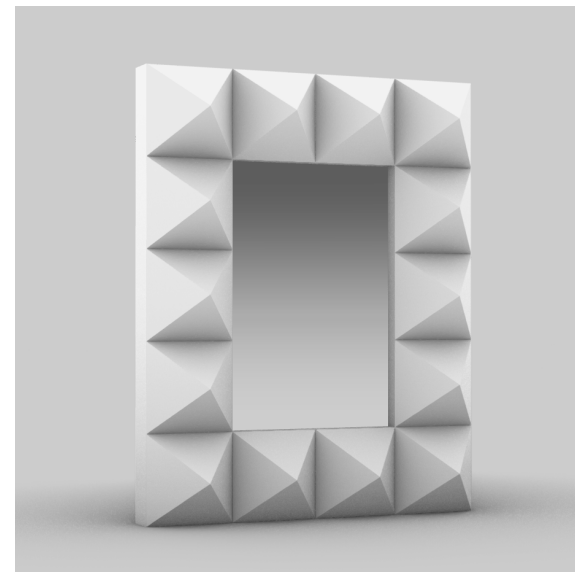

# BRENT WARR

LE' STUD • Mirror \*Customizable\*

## DIMENSIONS

Variable per project requirements

As Shown:

16.25" x 4" x 20.25" H

41cm x 10cm x 51.5cm H

20.25" x 4" x 28.25" H

51.5cm x 10cm x 71.75cm H