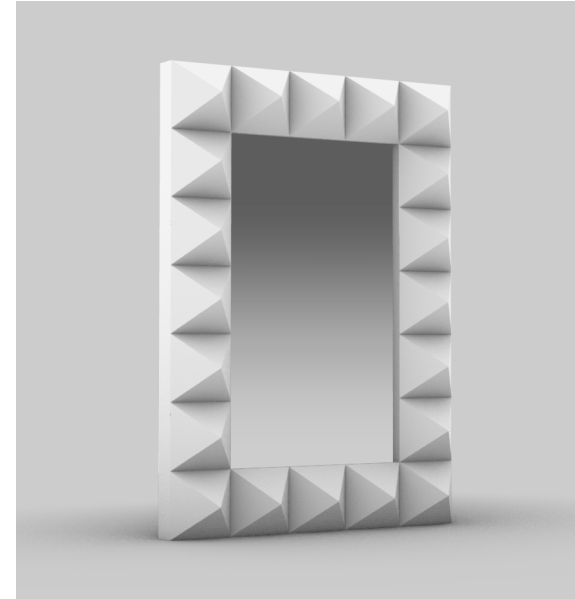

# BRENT WARR

LE' STUD • Mirror \*Customizable\*

## DIMENSIONS

Variable per project requirements

As Shown:

16.25" x 4" x 20.25" H

41cm x 10cm x 51.5cm H

20.25" x 4" x 28.25" H

51.5cm x 10cm x 71.75cm H