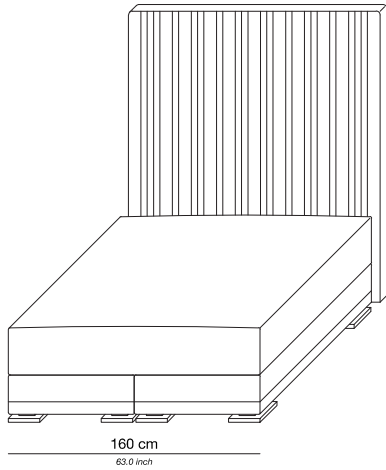

LEGIAN

PRODUCT INFORMATION - BEDS

The Legian beds can be tailored to fit your precise size requirements.

Boxspring	Medium-density fibreboard (MDF), silicone fiber, pocket spring and felt padding
Mattress loft	Latex core, pocket system. Reversible top layer: silk on one side and camel hair on the other side
	Mattress available in medium or firm
Headboard	Medium-density fibreboard panel, styrofoam, foam, lining and fabric
Feet	Polished chrome

Bed 160/210

Base / Feet / Finish	Fabric (m)	Leather (m²)	Note
Polished chrome, mattress medium	16	32	Incl. headboard, boxspring and mattress
Polished chrome, mattress firm	16	32	Incl. headboard, boxspring and mattress