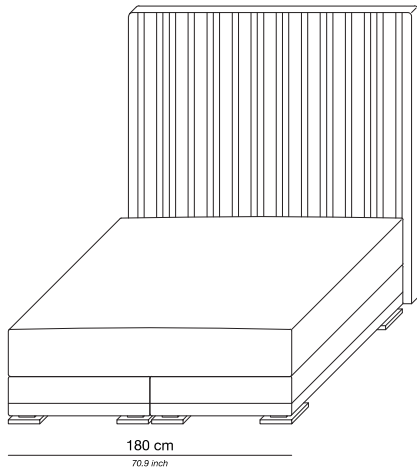

Bed 180/200

Base / Feet / Finish	Fabric (m)	Leather (m²)	Note
Polished chrome, mattress medium	17	34	Incl. headboard, boxspring and mattress
Polished chrome, mattress firm	17	34	Incl. headboard, boxspring and mattress