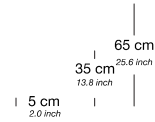

LEGIAN

PRODUCT INFORMATION - BEDS

The Legian beds can be tailored to fit your precise size requirements.

Boxspring	Medium-density fibreboard (MDF), silicone fiber, pocket spring and felt padding
Mattress loft	Latex core, pocket system. Reversible top layer: silk on one side and camel hair on the other side
	Mattress available in medium or firm
Headboard	Medium-density fibreboard panel, styrofoam, foam, lining and fabric
Feet	Polished chrome

Bed 160/210

Base / Feet / Finish	Fabric (m)	Leather (m²)	Note
Polished chrome, mattress medium	16	32	Incl. headboard, boxspring and mattress
Polished chrome, mattress firm	16	32	Incl. headboard, boxspring and mattress