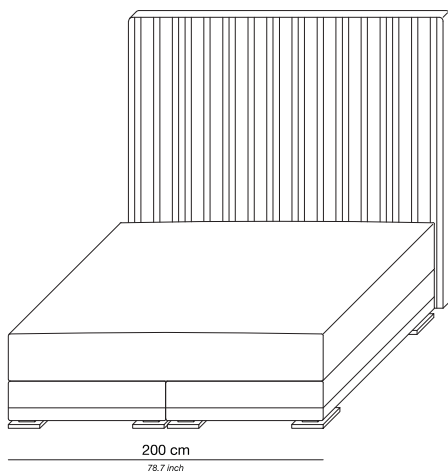

Bed 200/200

Base / Feet / Finish	Fabric (m)	Leather (m²)	Note
Polished chrome, mattress medium	19	38	Incl. headboard, boxspring and mattress
Polished chrome, mattress firm	19	38	Incl. headboard, boxspring and mattress