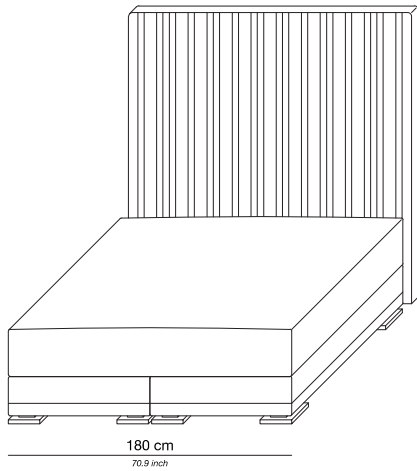

Bed 180/210

Base / Feet / Finish	Fabric (m)	Leather (m²)	Note
Polished chrome, mattress medium	17	34	Incl. headboard, boxspring and mattress
Polished chrome, mattress firm	17	34	Incl. headboard, boxspring and mattress