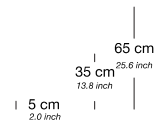

Bed 180/210

Base / Feet / Finish	Fabric (m)	Leather (m²)	Note
Polished chrome, mattress medium	17	34	Incl. headboard, boxspring and mattress
Polished chrome, mattress firm	17	34	Incl. headboard, boxspring and mattress