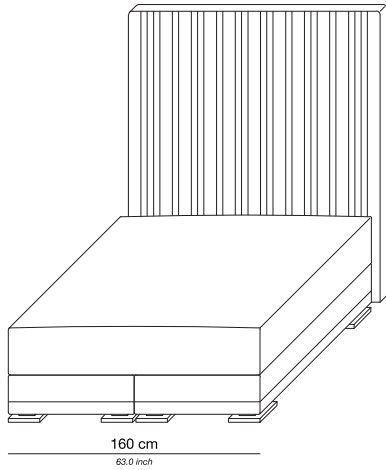

LEGIAN

ERIC KUSTER[®]
METROPOLITAN LUXURY

LEGIAN

PRODUCT INFORMATION - BEDS

The Legian beds can be tailored to fit your precise size requirements.

| | |
|----------------------|----------------------------------------------------------------------------------------------------|
| Boxspring | Medium-density fibreboard (MDF), silicone fiber, pocket spring and felt padding |
| Mattress loft | Latex core, pocket system. Reversible top layer: silk on one side and camel hair on the other side |
| | Mattress available in medium or firm |
| Headboard | Medium-density fibreboard panel, styrofoam, foam, lining and fabric |
| Feet | Polished chrome |

Bed 160/200

| Base / Feet / Finish | Fabric (m) | Leather (m ²) | Note |
|----------------------------------|------------|---------------------------|-----------------------------------------|
| Polished chrome, mattress medium | 16 | 32 | Incl. headboard, boxspring and mattress |
| Polished chrome, mattress firm | 16 | 32 | Incl. headboard, boxspring and mattress |