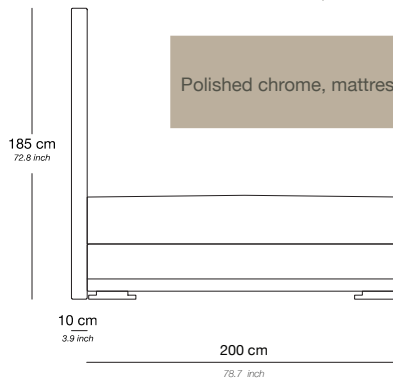

LEGIAN

ERIC KUSTER[®]
METROPOLITAN LUXURY

LEGIAN

PRODUCT INFORMATION - BEDS

The Legian beds can be tailored to fit your precise size requirements.

| | |
|----------------------|----------------------------------------------------------------------------------------------------|
| Boxspring | Medium-density fibreboard (MDF), silicone fiber, pocket spring and felt padding |
| Mattress loft | Latex core, pocket system. Reversible top layer: silk on one side and camel hair on the other side |
| | Mattress available in medium or firm |
| Headboard | Medium-density fibreboard panel, styrofoam, foam, lining and fabric |
| Feet | Polished chrome |

Bed 160/200

| Base / Feet / Finish | Fabric (m) | Leather (m ²) | Note |
|----------------------------------|------------|---------------------------|-----------------------------------------|
| Polished chrome, mattress medium | 16 | 32 | Incl. headboard, boxspring and mattress |
| Polished chrome, mattress firm | 16 | 32 | Incl. headboard, boxspring and mattress |

Bed 180/200

| Base / Feet / Finish | Fabric (m) | Leather (m ²) | Note |
|----------------------------------|------------|---------------------------|-----------------------------------------|
| Polished chrome, mattress medium | 17 | 34 | Incl. headboard, boxspring and mattress |
| Polished chrome, mattress firm | 17 | 34 | Incl. headboard, boxspring and mattress |