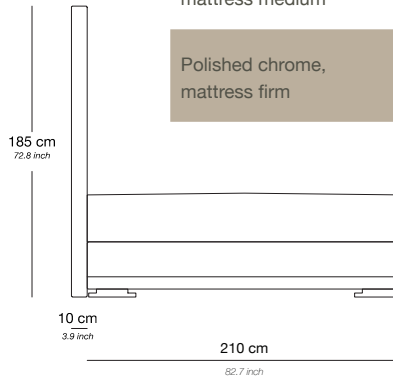

LEGIAN

PRODUCT INFORMATION - BEDS

The Legian beds can be tailored to fit your precise size requirements.

Boxspring	Medium-density fibreboard (MDF), silicone fiber, pocket spring and felt padding
Mattress loft	Latex core, pocket system. Reversible top layer: silk on one side and camel hair on the other side
	Mattress available in medium or firm
Headboard	Medium-density fibreboard panel, styrofoam, foam, lining and fabric
Feet	Polished chrome

Bed 160/210

Base / Feet / Finish	Fabric (m)	Leather (m²)	Note
Polished chrome, mattress medium	16	32	Incl. headboard, boxspring and mattress
Polished chrome, mattress firm	16	32	Incl. headboard, boxspring and mattress