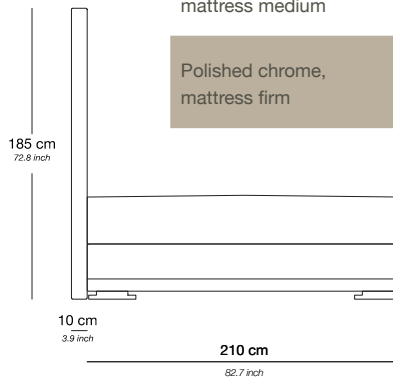

Bed 180/210

Base / Feet / Finish	Fabric (m)	Leather (m²)	Note
Polished chrome, mattress medium	17	34	Incl. headboard, boxspring and mattress
Polished chrome, mattress firm	17	34	Incl. headboard, boxspring and mattress