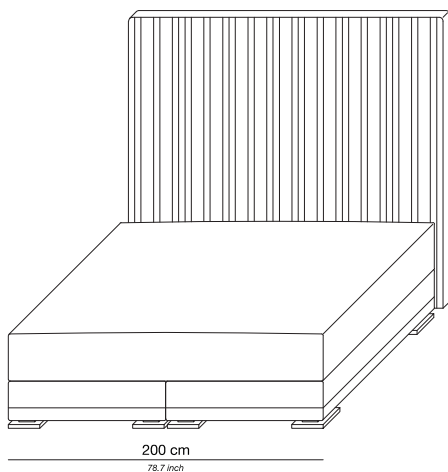

Bed 200/210

Base / Feet / Finish	Fabric (m)	Leather (m²)	Note
Polished chrome, mattress medium	19	38	Incl. headboard, boxspring and mattress
Polished chrome, mattress firm	19	38	Incl. headboard, boxspring and mattress