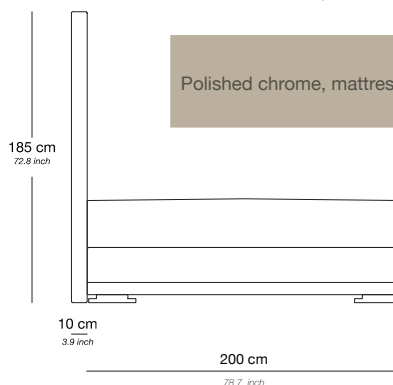

Bed 200/200

Base / Feet / Finish	Fabric (m)	Leather (m²)	Note
Polished chrome, mattress medium	19	38	Incl. headboard, boxspring and mattress
Polished chrome, mattress firm	19	38	Incl. headboard, boxspring and mattress