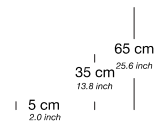

Bed 200/210

Base / Feet / Finish	Fabric (m)	Leather (m²)	Note
Polished chrome, mattress medium	19	38	Incl. headboard, boxspring and mattress
Polished chrome, mattress firm	19	38	Incl. headboard, boxspring and mattress