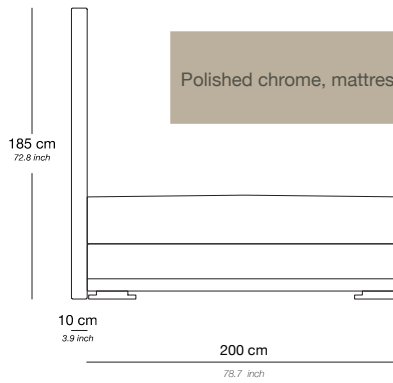

LEGIAN

ERIC KUSTER[®]
METROPOLITAN LUXURY

LEGIAN

PRODUCT INFORMATION - BEDS

The Legian beds can be tailored to fit your precise size requirements.

| | |
|----------------------|----------------------------------------------------------------------------------------------------|
| Boxspring | Medium-density fibreboard (MDF), silicone fiber, pocket spring and felt padding |
| Mattress loft | Latex core, pocket system. Reversible top layer: silk on one side and camel hair on the other side |
| | Mattress available in medium or firm |
| Headboard | Medium-density fibreboard panel, styrofoam, foam, lining and fabric |
| Feet | Polished chrome |

Bed 160/200

| Base / Feet / Finish | Fabric (m) | Leather (m ²) | Note |
|----------------------------------|------------|---------------------------|-----------------------------------------|
| Polished chrome, mattress medium | 16 | 32 | Incl. headboard, boxspring and mattress |
| Polished chrome, mattress firm | 16 | 32 | Incl. headboard, boxspring and mattress |

Bed 180/200

| Base / Feet / Finish | Fabric (m) | Leather (m ²) | Note |
|----------------------------------|------------|---------------------------|-----------------------------------------|
| Polished chrome, mattress medium | 17 | 34 | Incl. headboard, boxspring and mattress |
| Polished chrome, mattress firm | 17 | 34 | Incl. headboard, boxspring and mattress |