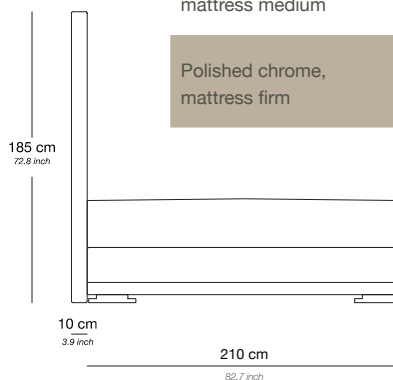

Bed 200/210

Base / Feet / Finish	Fabric (m)	Leather (m²)	Note
Polished chrome, mattress medium	19	38	Incl. headboard, boxspring and mattress
Polished chrome, mattress firm	19	38	Incl. headboard, boxspring and mattress